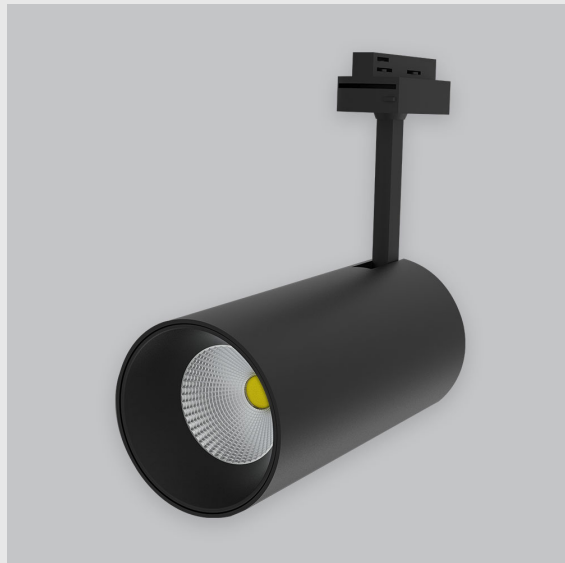

Variant 6 - 4001-2.1.2.2.0.1.0.1.1.4.0.1.1.4

Available Filters

1. Control = ON-OFF
(FLICKER FREE)
2. CRI = >90
3. Lumen Type = High
4. CCT (Colour
Temperature) = 3000K
5. Beam Angle = 0° - 15°
6. Material Colour = Black
7. Distribution = Direct
8. Dimension = NA
9. Mounting Type = NA
10. Reflector = NA
11. Life of LED = L70
@50,000h
12. Watt = 31W - 40W
13. SDCM = SDCM = < 3
14. Optics = Lens

Phoenix Track Light has :

- Luminaire housing of die cast-aluminum
- Round recessed spotlight
- Surface powder coated
- COB (Chip on Board) technology
- Zero multiple shadows
- LED with effective colour rendering
- Overflowing colours with soft light and shadow
- Interpretation of the real environment light and colours
- Perfect longitudinal glare reduction
- Uniform light distribution