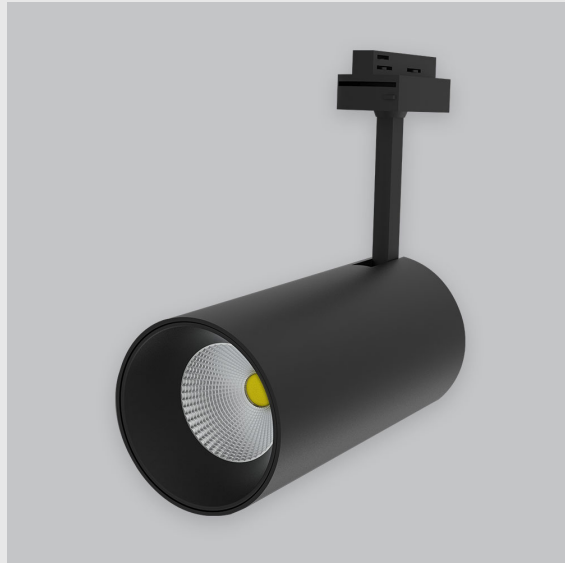

Variant 6 - 4001-2.1.2.2.0.1.0.1.1.4.0.1.1.2

Available Filters

1. Control = ON-OFF
(FLICKER FREE)
2. CRI = >90
3. Lumen Type = High
4. CCT (Colour
Temperature) = 3000K
5. Beam Angle = 0° - 15°
6. Material Colour = Black
7. Distribution = Direct
8. Dimension = NA
9. Mounting Type = NA
10. Reflector = NA
11. Life of LED = L70
@50,000h
12. Watt = 11W - 20W
13. SDCM = SDCM = < 3
14. Optics = Lens

Phoenix Track Light has :

- Luminaire housing of die cast-aluminum
- Round recessed spotlight
- Surface powder coated
- COB (Chip on Board) technology
- Zero multiple shadows
- LED with effective colour rendering
- Overflowing colours with soft light and shadow
- Interpretation of the real environment light and colours
- Perfect longitudinal glare reduction
- Uniform light distribution
- No lateral spill for superior wall wash applications
- High colour rendering