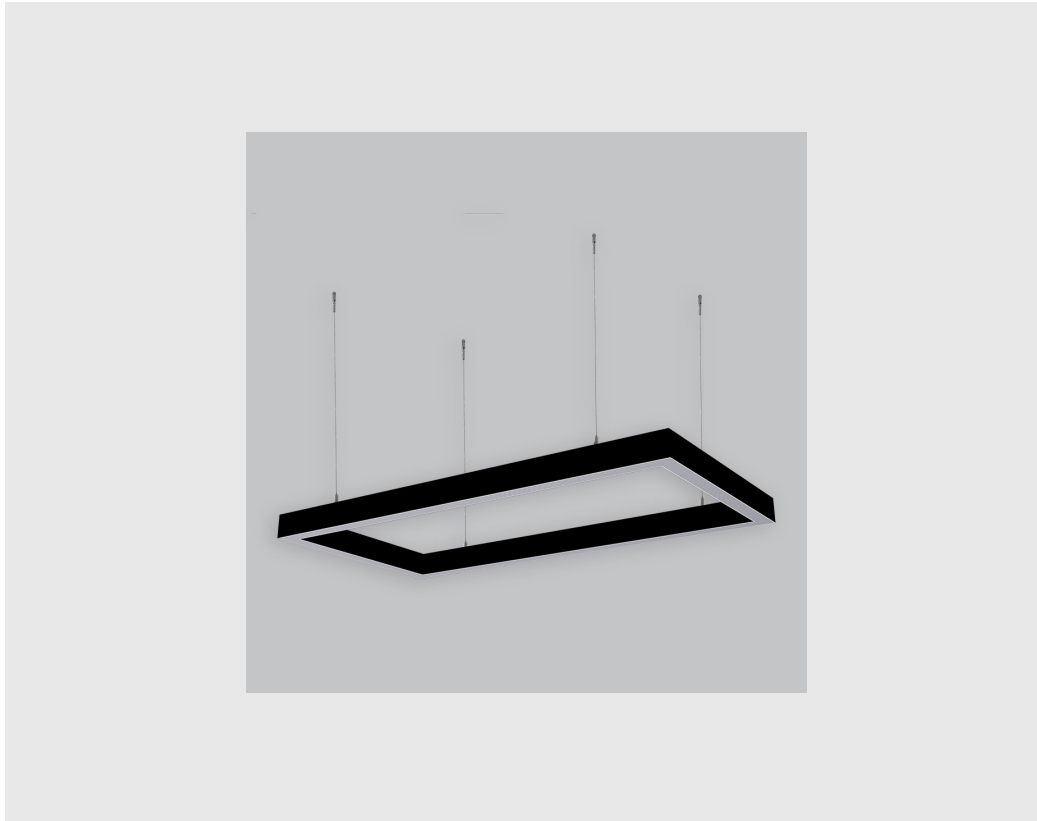

Image not found or type unknown

Variant 5

**Article number- - 70112-1-
2.5.1.2.1.1.3.1.7.0.2.1.1.8**

Specifications

1. Control = ON-OFF (FLICKER FREE)
2. CRI = >80
3. Lumen Type = High
4. CCT (Colour Temperature) = Tunable White 2700K-6500K
5. Mounting Type = Pendant
6. Material Colour = Black
7. Dimension = 901mm - 1200mm
8. Distribution = Direct
9. Optics = Micro Prismatic Diffuser
10. Beam Angle = NA
11. Life of LED = L70 @50,000h
12. Beam Angle = 90° - 110°
13. Watt = 71W - 100W
14. SDCM = SDCM = < 3

Viraj 45 Rectangle has :

- Rectangle ring with uniform illumination
- Surface powder coated
- Luminaire housing of aluminium
- LED PCB mounted
- Bottom opening for easy maintenance
- Pendant with cable suspension
- Quick mounting system
- M6 bolt for M6 fastener
- High performance Micro Prismatic Diffuser
- Energy-efficient LED with color rendering