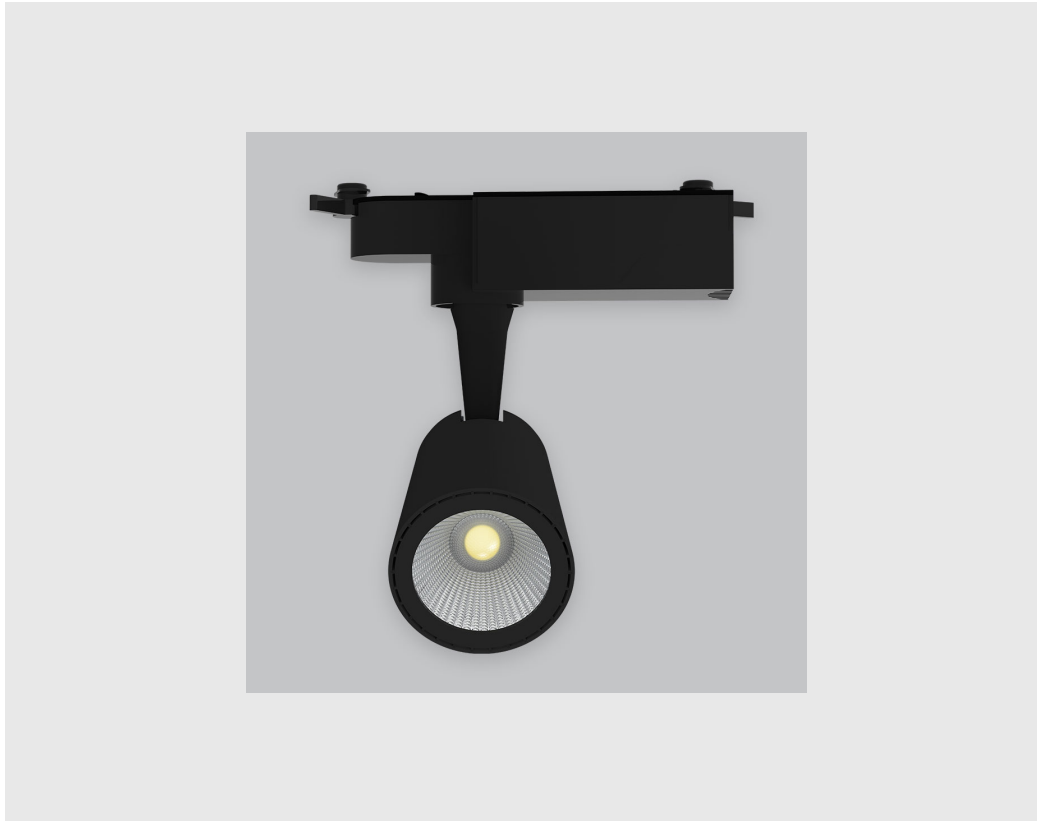

Image not found or type unknown

Variant 5

**Article number- - 4003-
2.5.1.2.4.1.7.1.1.6.0.1.1.2**

Specifications

1. Control = ON-OFF (FLICKER FREE)
2. CRI = >80
3. Lumen Type = High
4. CCT (Colour Temperature) = Tunable White 2700K-6500K
5. Beam Angle = 0° - 15°
6. Material Colour = Black
7. Distribution = Direct
8. Reflector = NA
9. Life of LED = L70 @50,000h
10. Watt = 11W - 20W
11. SDCM = SDCM = < 3
12. Mounting Type = Track Mounted
13. Dimension = 50mm-100mm
14. Optics = Lens & Reflector

Astro Track Light has :

- Luminaire housing of die cast-aluminium
- Premium powder coat
- Highly durable and in white finish
- Adjustable lighting
- 90° inclination on the horizontal plane
- 355° rotation around the vertical axis
- Angle can be directed as required
- For specific areas or to accentuate a feature
- Zero multiple shadows
- LED with effective colour rendering
- Overflowing colours with soft light and shadow
- Interpretation of the real environment light and colours
- High colour rendering