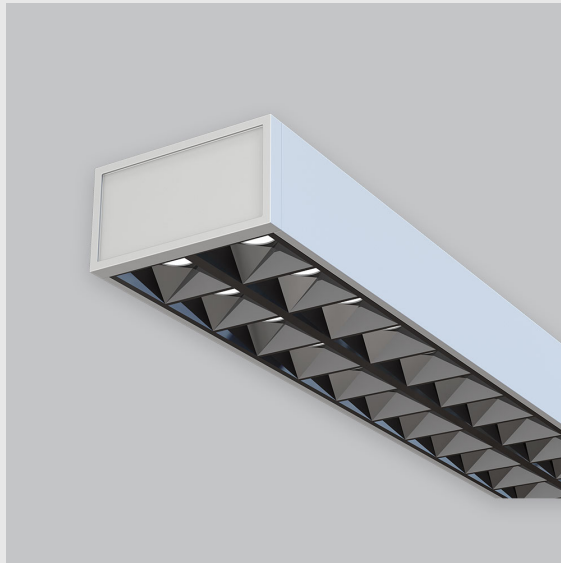

## Variant 5 - 9001-1-2.5.1.2.2.3.0.1.70.0.1.1.4

### Available Filters

1. Control = ON-OFF  
(FLICKER FREE)
2. CRI = >80
3. Lumen Type = High
4. CCT (Colour  
Temperature) = Tunable  
White 2700K-6500K
5. Mounting Type =  
Surface
6. Material Colour = Grey
7. Distribution = Direct
8. Dimension = 301mm-  
600mm
9. Optics = NA
10. Reflector = NA
11. Life of LED = L70  
@50,000h
12. Beam Angle = 90° -  
110°
13. Watt = 31W - 40W
14. SDCM = SDCM = < 3

Leno F fixture has :

- Luminaire housing of aluminium
- Surface powder coat
- SMD (Surface Mount Device) LED technology
- Free standing luminaires
- Minimalistic design
- Numerous combinations of lamp head designs for a variety of desks