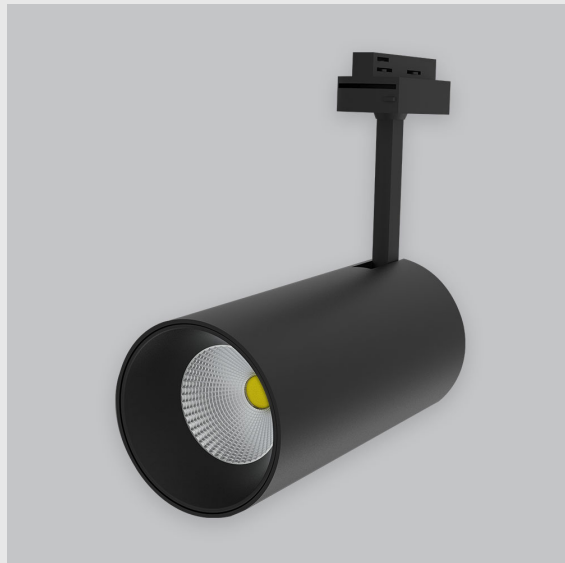

Variant 5 - 4001-2.5.1.2.0.1.0.1.1.4.0.1.1.4

Available Filters

1. Control = ON-OFF
(FLICKER FREE)
2. CRI = >80
3. Lumen Type = High
4. CCT (Colour
Temperature) = Tunable
White 2700K-6500K
5. Beam Angle = 0° - 15°
6. Material Colour = Black
7. Distribution = Direct
8. Dimension = 301mm-
600mm
9. Mounting Type = NA
10. Reflector = NA
11. Life of LED = L70
@50,000h
12. Watt = 31W - 40W
13. SDCM = SDCM = < 3
14. Optics = Lens

Phoenix Track Light has :

- Luminaire housing of die cast-aluminum
- Round recessed spotlight
- Surface powder coated
- COB (Chip on Board) technology
- Zero multiple shadows
- LED with effective colour rendering
- Overflowing colours with soft light and shadow
- Interpretation of the real environment light and colours
- Perfect longitudinal glare reduction
- Uniform light distribution