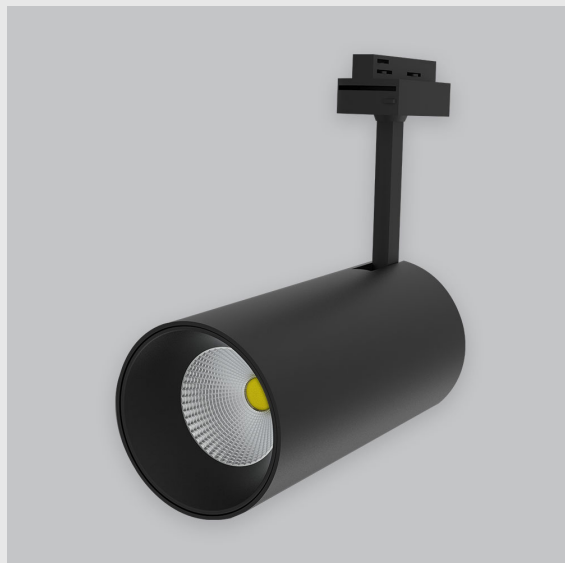

Variant 5 - 4001-2.5.1.2.0.1.0.1.1.4.0.1.1.4

Available Filters

1. Control = ON-OFF
(FLICKER FREE)
2. CRI = >80
3. Lumen Type = High
4. CCT (Colour
Temperature) = Tunable
White 2700K-6500K
5. Beam Angle = 0° - 15°
6. Material Colour = Black
7. Distribution = Direct
8. Dimension = 301mm-
600mm
9. Mounting Type = NA
10. Reflector = NA
11. Life of LED = L70
@50,000h
12. Watt = 31W - 40W
13. SDCM = SDCM = < 3
14. Optics = Lens

Phoenix Track Light has :

- Luminaire housing of die cast-aluminum
- Round recessed spotlight
- Surface powder coated
- COB (Chip on Board) technology
- Zero multiple shadows
- LED with effective colour rendering
- Overflowing colours with soft light and shadow
- Interpretation of the real environment light and colours
- Perfect longitudinal glare reduction
- Uniform light distribution