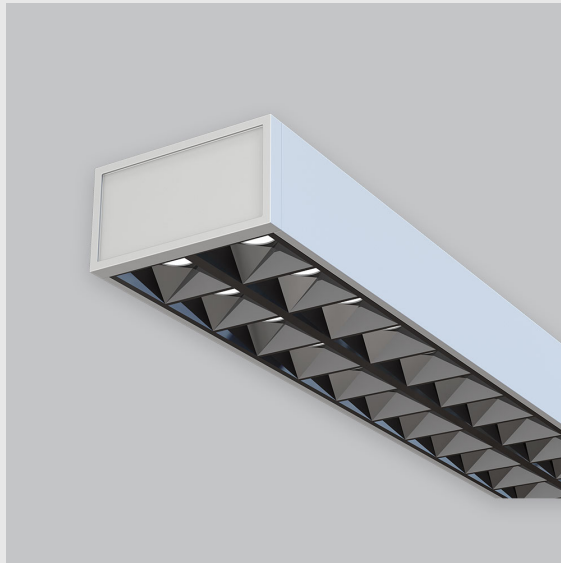

Variant 5 - 9001-1-2.5.1.2.2.3.0.1.70.0.1.1.4

Available Filters

1. Control = ON-OFF
(FLICKER FREE)
2. CRI = >80
3. Lumen Type = High
4. CCT (Colour
Temperature) = Tunable
White 2700K-6500K
5. Mounting Type =
Surface
6. Material Colour = Grey
7. Distribution = Direct
8. Dimension = 301mm-
600mm
9. Optics = NA
10. Reflector = NA
11. Life of LED = L70
@50,000h
12. Beam Angle = 90° -
110°
13. Watt = 31W - 40W
14. SDCM = SDCM = < 3

Leno F fixture has :

- Luminaire housing of aluminium
- Surface powder coat
- SMD (Surface Mount Device) LED technology
- Free standing luminaires
- Minimalistic design
- Numerous combinations of lamp head designs for a variety of desks