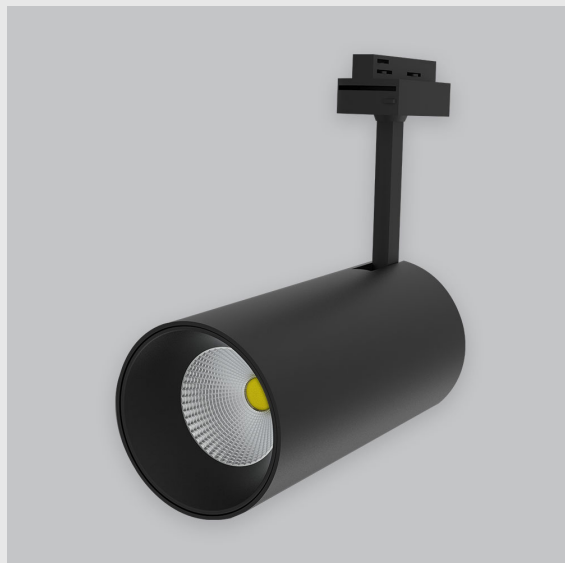

## Variant 5 - 4001-2.5.1.2.0.1.0.1.1.4.0.1.1.4

### Available Filters

1. Control = ON-OFF  
(FLICKER FREE)
2. CRI = >80
3. Lumen Type = High
4. CCT (Colour  
Temperature) = Tunable  
White 2700K-6500K
5. Beam Angle = 0° - 15°
6. Material Colour = Black
7. Distribution = Direct
8. Dimension = 301mm-  
600mm
9. Mounting Type = NA
10. Reflector = NA
11. Life of LED = L70  
@50,000h
12. Watt = 31W - 40W
13. SDCM = SDCM = < 3
14. Optics = Lens

Phoenix Track Light has :

- Luminaire housing of die cast-aluminum
- Round recessed spotlight
- Surface powder coated
- COB (Chip on Board) technology
- Zero multiple shadows
- LED with effective colour rendering
- Overflowing colours with soft light and shadow
- Interpretation of the real environment light and colours
- Perfect longitudinal glare reduction
- Uniform light distribution