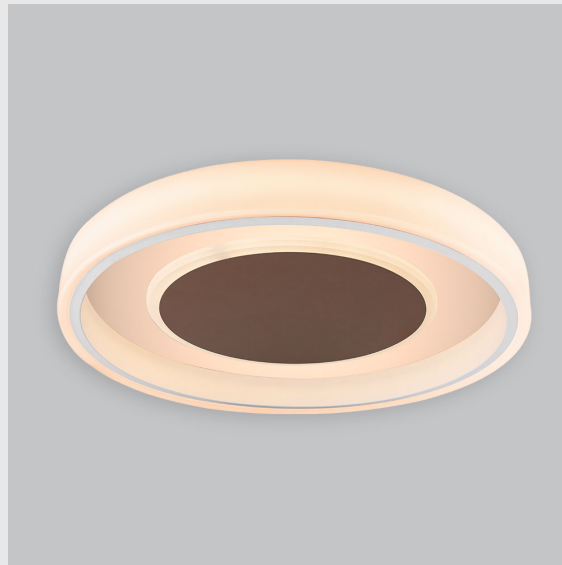

## Variant 5 - 7021-2.5.1.2.1.1.1.1.70.0.1.1.3

### Available Filters

1. Control = ON-OFF  
(FLICKER FREE)
2. CRI = >80
3. Lumen Type = High
4. CCT (Colour  
Temperature) = Tunable  
White 2700K-6500K
5. Mounting Type =  
Pendant
6. Material Colour = Black
7. Dimension = NA
8. Distribution = Direct
9. Optics = NA
10. Reflector = NA
11. Life of LED = L70  
@50,000h
12. Beam Angle = 90° -  
110°
13. Watt = 21W - 30W
14. SDCM = SDCM = < 3

Fire Fox Ring fixture has :

- Concentric circles molded in acrylic
- Topped with aluminium details
- Multiple sizes available
- Luminaire housing of aluminium + acrylic
- For home decoration & professional environments
- Surface powder coat and LED PCB mounted
- Bottom opening for easy maintenance
- Pendant with cable suspension with quick mounting system
- M6 bolt for M6 fastener
- High performance Acrylic
- Uniform illumination
- Energy-efficient LED with color rendering