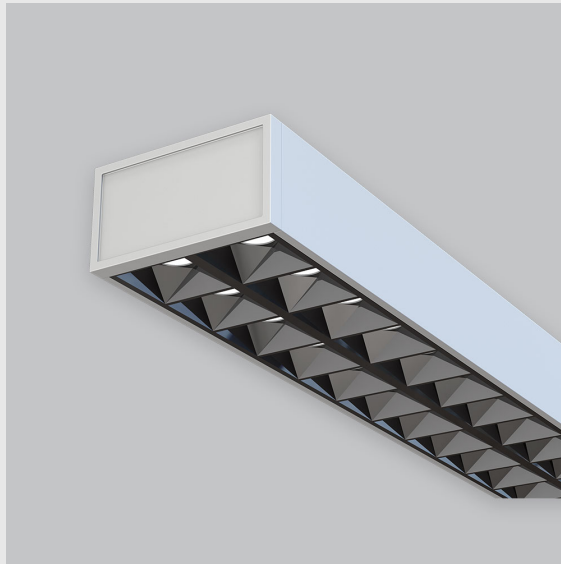

## Variant 5 - 9001-1-2.5.1.2.2.3.0.1.70.0.1.1.4

### Available Filters

1. Control = ON-OFF  
(FLICKER FREE)
2. CRI = >80
3. Lumen Type = High
4. CCT (Colour  
Temperature) = Tunable  
White 2700K-6500K
5. Mounting Type =  
Surface
6. Material Colour = Grey
7. Distribution = Direct
8. Dimension = 301mm-  
600mm
9. Optics = NA
10. Reflector = NA
11. Life of LED = L70  
@50,000h
12. Beam Angle = 90° -  
110°
13. Watt = 31W - 40W
14. SDCM = SDCM = < 3

Leno F fixture has :

- Luminaire housing of aluminium
- Surface powder coat
- SMD (Surface Mount Device) LED technology
- Free standing luminaires
- Minimalistic design
- Numerous combinations of lamp head designs for a variety of desks