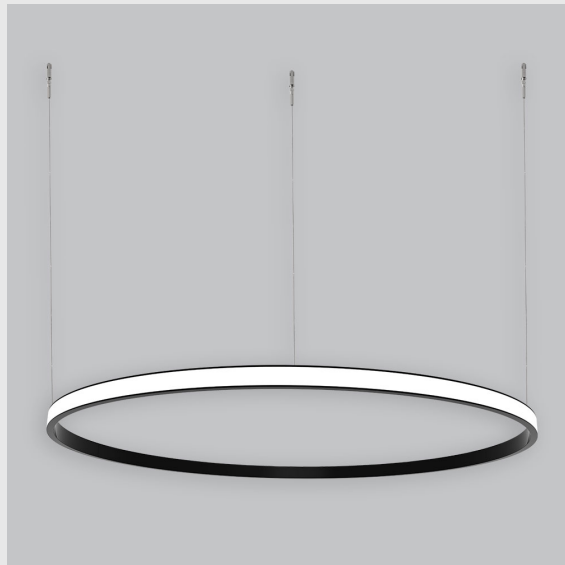

Variant 5 - 7006-2.5.1.2.1.1.1.1.7.1.0.1.1.3

Available Filters

1. Control = ON-OFF
(FLICKER FREE)
2. CRI = >80
3. Lumen Type = High
4. CCT (Colour
Temperature) = Tunable
White 2700K-6500K
5. Mounting Type =
Pendant
6. Material Colour = Black
7. Dimension = NA
8. Distribution = Direct
9. Optics = PMMA Diffuser
10. Reflector = NA
11. Life of LED = L70
@50,000h
12. Beam Angle = 90° -
110°
13. Watt = 21W - 30W
14. SDCM = SDCM = < 3

Unik Outer Lit Ring has :

- Outer lit ring with 20mm height
- Luminaire housing of aluminium
- Surface powder coated
- LED PCB mounted
- Bottom opening for easy maintenance
- Pendant with cable suspension
- Quick mounting system
- M6 bolt for M6 fastener
- Creates a beautiful scenery of lighting
- Uniform illumination
- Energy-efficient LED with color rendering