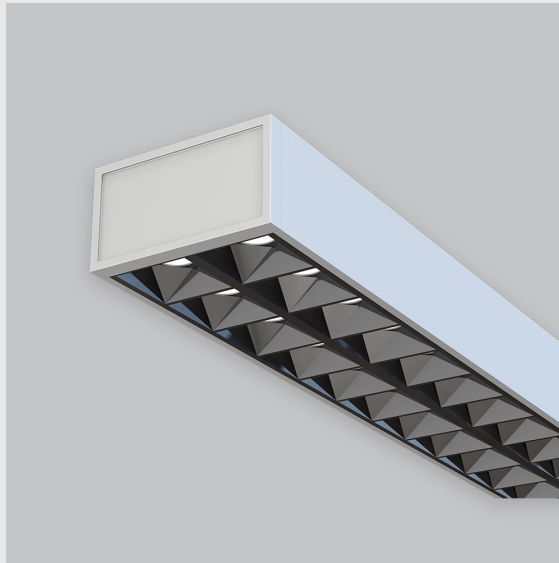

## Variant 5 - 9001-1-2.5.1.2.2.3.0.1.70.0.1.1.4

### Available Filters

1. Control = ON-OFF  
(FLICKER FREE)
2. CRI = >80
3. Lumen Type = High
4. CCT (Colour  
Temperature) = Tunable  
White 2700K-6500K
5. Mounting Type =  
Surface
6. Material Colour = Grey
7. Distribution = Direct
8. Dimension = 301mm-  
600mm
9. Optics = NA
10. Reflector = NA
11. Life of LED = L70  
@50,000h
12. Beam Angle = 90° -  
110°
13. Watt = 31W - 40W
14. SDCM = SDCM = < 3

Leno F fixture has :

- Luminaire housing of aluminium
- Surface powder coat
- SMD (Surface Mount Device) LED technology
- Free standing luminaires
- Minimalistic design
- Numerous combinations of lamp head designs for a variety of desks