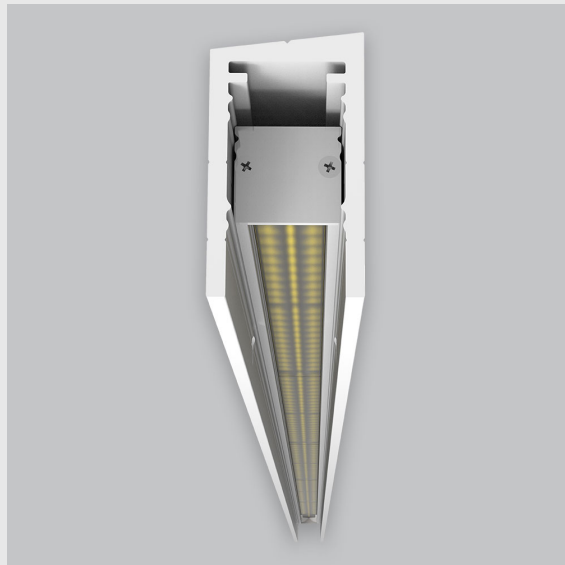

## Variant 5 - 5002-2.5.1.2.2.1.4.1.1.4.0.1.1.1

### Available Filters

1. Control = ON-OFF  
(FLICKER FREE)
2. CRI = >80
3. Lumen Type = High
4. CCT (Colour  
Temperature) = Tunable  
White 2700K-6500K
5. Beam Angle = 0° - 15°
6. Mounting Type =  
Surface
7. Material Colour = Black
8. Dimension = 1201mm -  
2400mm
9. Distribution = Direct
10. Reflector = NA
11. Life of LED = L70  
@50,000h
12. Watt = 1W - 10W
13. SDCM = SDCM = < 3
14. Optics = Lens

P2 Vertical Wall Grazer has :

- Luminaire housing made of extruded aluminium
- Grazes walls
- Accentuates surface textures better
- Reduces hotspots and dead zones
- Custom engineered
- Precision optics provide a narrow 10° beam
- Accommodates a wide range of wall heights
- Perfect longitudinal glare reduction
- Uniform illumination
- Energy efficient LED with effective colour rendering