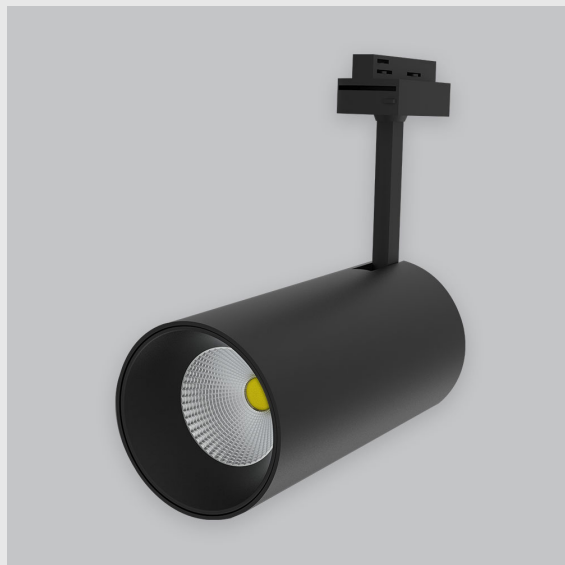

## Variant 5 - 4001-2.5.1.2.0.1.0.1.1.4.0.1.1.4

### Available Filters

1. Control = ON-OFF  
(FLICKER FREE)
2. CRI = >80
3. Lumen Type = High
4. CCT (Colour  
Temperature) = Tunable  
White 2700K-6500K
5. Beam Angle = 0° - 15°
6. Material Colour = Black
7. Distribution = Direct
8. Dimension = 301mm-  
600mm
9. Mounting Type = NA
10. Reflector = NA
11. Life of LED = L70  
@50,000h
12. Watt = 31W - 40W
13. SDCM = SDCM = < 3
14. Optics = Lens

Phoenix Track Light has :

- Luminaire housing of die cast-aluminum
- Round recessed spotlight
- Surface powder coated
- COB (Chip on Board) technology
- Zero multiple shadows
- LED with effective colour rendering
- Overflowing colours with soft light and shadow
- Interpretation of the real environment light and colours
- Perfect longitudinal glare reduction
- Uniform light distribution