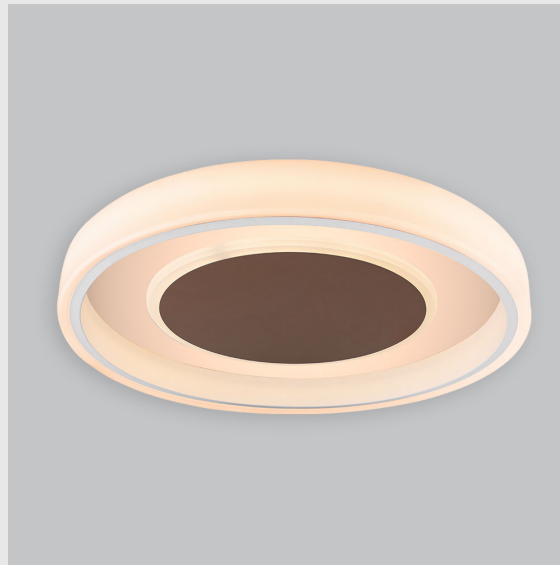

## Variant 5 - 7021-2.5.1.2.1.1.1.1.70.0.1.1.3

### Available Filters

1. Control = ON-OFF  
(FLICKER FREE)
2. CRI = >80
3. Lumen Type = High
4. CCT (Colour  
Temperature) = Tunable  
White 2700K-6500K
5. Mounting Type =  
Pendant
6. Material Colour = Black
7. Dimension = NA
8. Distribution = Direct
9. Optics = NA
10. Reflector = NA
11. Life of LED = L70  
@50,000h
12. Beam Angle = 90° -  
110°
13. Watt = 21W - 30W
14. SDCM = SDCM = < 3

Fire Fox Ring fixture has :

- Concentric circles molded in acrylic
- Topped with aluminium details
- Multiple sizes available
- Luminaire housing of aluminium + acrylic
- For home decoration & professional environments
- Surface powder coat and LED PCB mounted
- Bottom opening for easy maintenance
- Pendant with cable suspension with quick mounting system
- M6 bolt for M6 fastener
- High performance Acrylic
- Uniform illumination
- Energy-efficient LED with color rendering