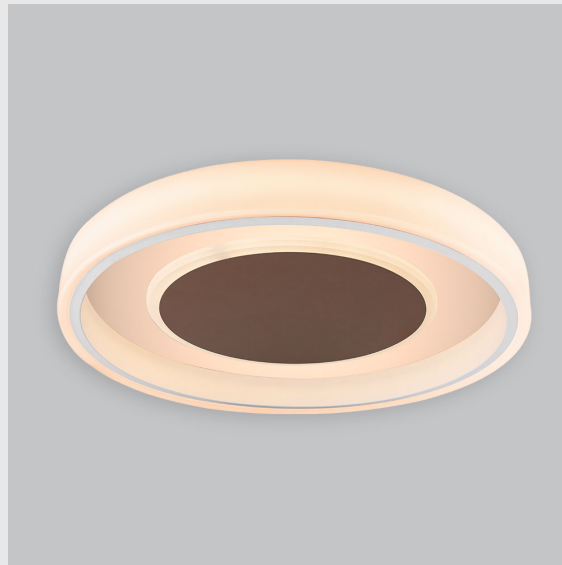

Variant 5 - 7021-2.5.1.2.1.1.1.1.70.0.1.1.3

Available Filters

1. Control = ON-OFF
(FLICKER FREE)
2. CRI = >80
3. Lumen Type = High
4. CCT (Colour
Temperature) = Tunable
White 2700K-6500K
5. Mounting Type =
Pendant
6. Material Colour = Black
7. Dimension = NA
8. Distribution = Direct
9. Optics = NA
10. Reflector = NA
11. Life of LED = L70
@50,000h
12. Beam Angle = 90° -
110°
13. Watt = 21W - 30W
14. SDCM = SDCM = < 3

Fire Fox Ring fixture has :

- Concentric circles molded in acrylic
- Topped with aluminium details
- Multiple sizes available
- Luminaire housing of aluminium + acrylic
- For home decoration & professional environments
- Surface powder coat and LED PCB mounted
- Bottom opening for easy maintenance
- Pendant with cable suspension with quick mounting system
- M6 bolt for M6 fastener
- High performance Acrylic
- Uniform illumination
- Energy-efficient LED with color rendering