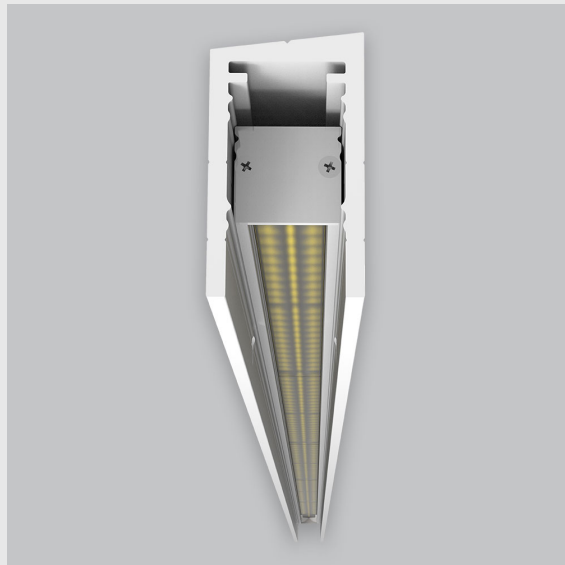

Variant 5 - 5002-2.5.1.2.2.1.4.1.1.4.0.1.1.1

Available Filters

1. Control = ON-OFF
(FLICKER FREE)
2. CRI = >80
3. Lumen Type = High
4. CCT (Colour
Temperature) = Tunable
White 2700K-6500K
5. Beam Angle = 0° - 15°
6. Mounting Type =
Surface
7. Material Colour = Black
8. Dimension = 1201mm -
2400mm
9. Distribution = Direct
10. Reflector = NA
11. Life of LED = L70
@50,000h
12. Watt = 1W - 10W
13. SDCM = SDCM = < 3
14. Optics = Lens

P2 Vertical Wall Grazer has :

- Luminaire housing made of extruded aluminium
- Grazes walls
- Accentuates surface textures better
- Reduces hotspots and dead zones
- Custom engineered
- Precision optics provide a narrow 10° beam
- Accommodates a wide range of wall heights
- Perfect longitudinal glare reduction
- Uniform illumination
- Energy efficient LED with effective colour rendering