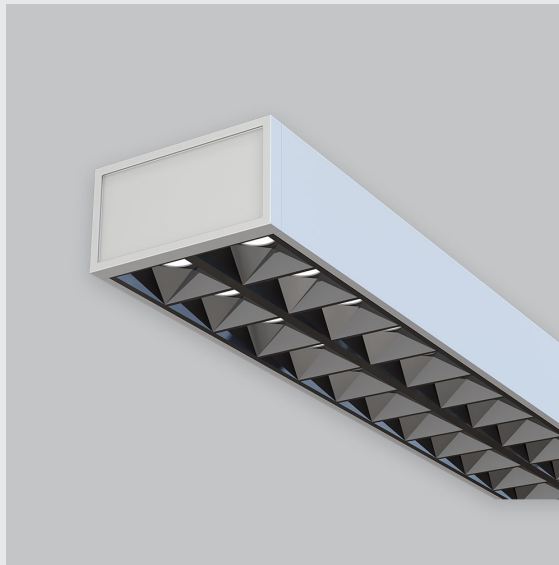

Variant 5 - 9001-1-2.5.1.2.2.3.0.1.70.0.1.1.4

Available Filters

1. Control = ON-OFF
(FLICKER FREE)
2. CRI = >80
3. Lumen Type = High
4. CCT (Colour
Temperature) = Tunable
White 2700K-6500K
5. Mounting Type =
Surface
6. Material Colour = Grey
7. Distribution = Direct
8. Dimension = NA
9. Optics = NA
10. Reflector = NA
11. Life of LED = L70
@50,000h
12. Beam Angle = 90° -
110°
13. Watt = 31W - 40W
14. SDCM = SDCM = < 3

Leno F fixture has :

- Luminaire housing of aluminium
- Surface powder coat
- SMD (Surface Mount Device) LED technology
- Free standing luminaires
- Minimalistic design
- Numerous combinations of lamp head designs for a variety of desks