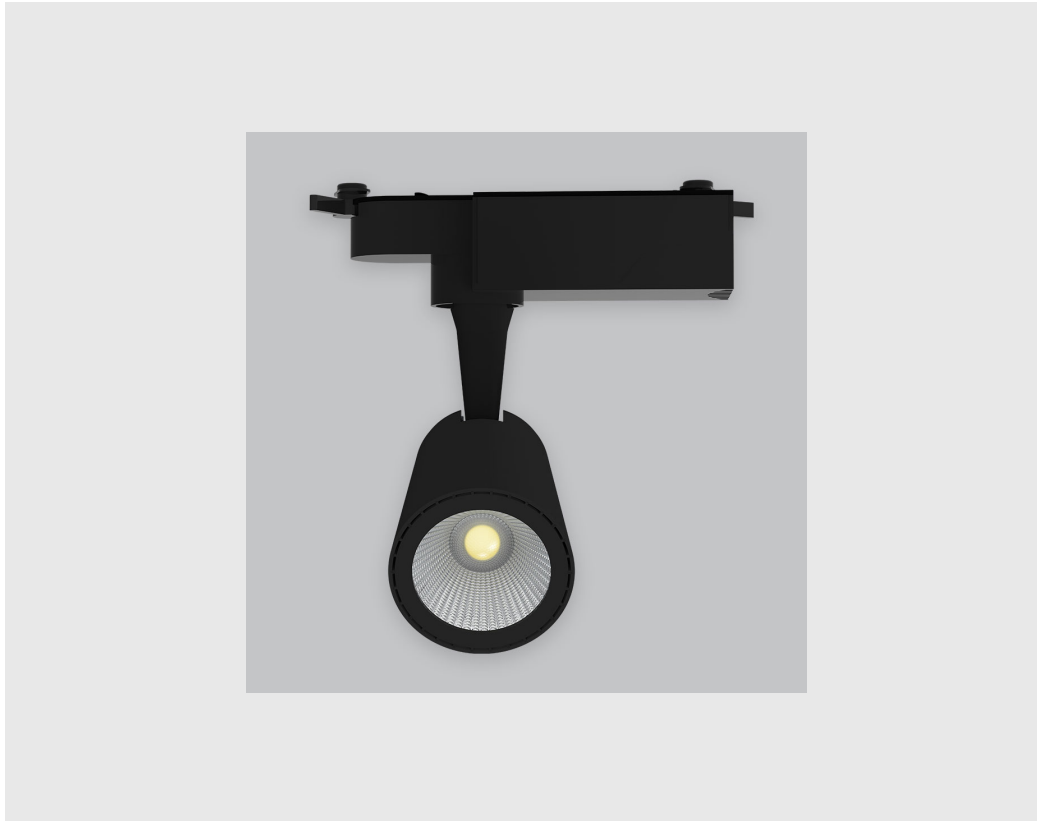

Image not found or type unknown

Variant 4

**Article number- - 4003-
2.4.1.2.4.1.7.1.1.6.0.1.1.2**

Specifications

1. Control = ON-OFF (FLICKER FREE)
2. CRI = >80
3. Lumen Type = High
4. CCT (Colour Temperature) = 6500K
5. Beam Angle = 0° - 15°
6. Material Colour = Black
7. Distribution = Direct
8. Reflector = NA
9. Life of LED = L70 @50,000h
10. Watt = 11W - 20W
11. SDCM = SDCM = < 3
12. Mounting Type = Track Mounted
13. Dimension = 50mm-100mm
14. Optics = Lens & Reflector

Astro Track Light has :

- Luminaire housing of die cast-aluminium
- Premium powder coat
- Highly durable and in white finish
- Adjustable lighting
- 90° inclination on the horizontal plane
- 355° rotation around the vertical axis
- Angle can be directed as required
- For specific areas or to accentuate a feature
- Zero multiple shadows
- LED with effective colour rendering
- Overflowing colours with soft light and shadow
- Interpretation of the real environment light and colours
- High colour rendering