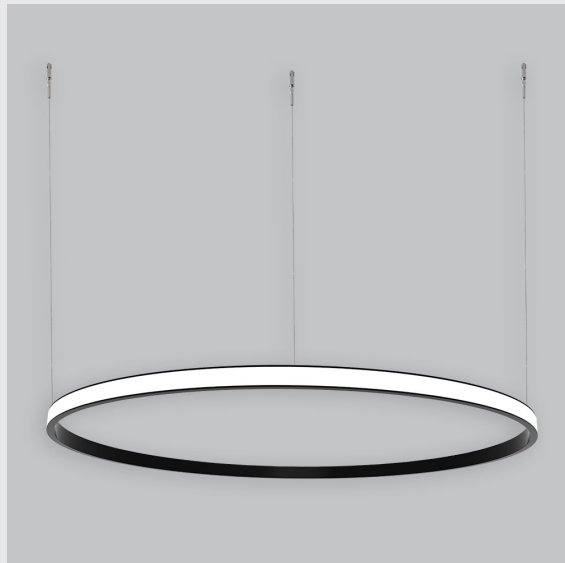

Variant 4 - 7006-2.4.1.2.1.1.1.1.7.1.0.1.1.3

Available Filters

1. Control = ON-OFF
(FLICKER FREE)
2. CRI = >80
3. Lumen Type = High
4. CCT (Colour
Temperature) = 6500K
5. Mounting Type =
Pendant
6. Material Colour = Black
7. Dimension = NA
8. Distribution = Direct
9. Optics = PMMA Diffuser
10. Reflector = NA
11. Life of LED = L70
@50,000h
12. Beam Angle = 90° -
110°
13. Watt = 21W - 30W
14. SDCM = SDCM = < 3

Unik Outer Lit Ring has :

- Outer lit ring with 20mm height
- Luminaire housing of aluminium
- Surface powder coated
- LED PCB mounted
- Bottom opening for easy maintenance
- Pendant with cable suspension
- Quick mounting system
- M6 bolt for M6 fastener
- Creates a beautiful scenery of lighting
- Uniform illumination
- Energy-efficient LED with color rendering