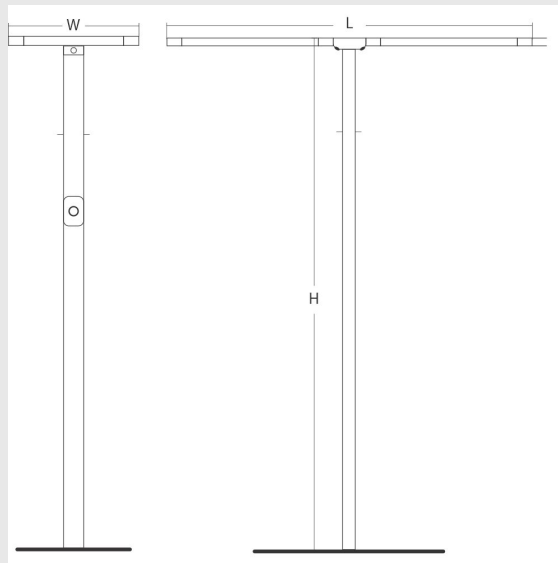

## Variant 4 - 9005-1-2.4.1.2.2.3.0.1.70.0.1.1.3

### Available Filters

1. Control = ON-OFF  
(FLICKER FREE)
2. CRI = >80
3. Lumen Type = High
4. CCT (Colour  
Temperature) = 6500K
5. Mounting Type =  
Surface
6. Material Colour = Grey
7. Distribution = Direct
8. Dimension = 301mm-  
600mm
9. Optics = NA
10. Reflector = NA
11. Life of LED = L70  
@50,000h
12. Beam Angle = 90° -  
110°
13. Watt = 21W - 30W
14. SDCM = SDCM = < 3