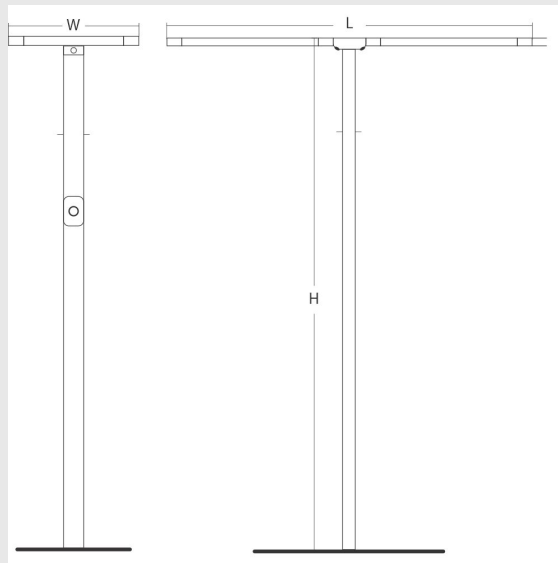

Variant 4 - 9005-1-2.4.1.2.2.3.0.1.70.0.1.1.3

Available Filters

1. Control = ON-OFF
(FLICKER FREE)
2. CRI = >80
3. Lumen Type = High
4. CCT (Colour
Temperature) = 6500K
5. Mounting Type =
Surface
6. Material Colour = Grey
7. Distribution = Direct
8. Dimension = 301mm-
600mm
9. Optics = NA
10. Reflector = NA
11. Life of LED = L70
@50,000h
12. Beam Angle = 90° -
110°
13. Watt = 21W - 30W
14. SDCM = SDCM = < 3

Leno D fixture has :

- Luminaire housing of aluminium
- Surface powder coat
- SMD (Surface Mount Device) LED technology
- Free standing luminaires
- Minimalistic design
- Numerous combinations of lamp head designs for a variety of desks
- Overflowing colours
- Soft light and shadow
- Interpretation of the real environment light and colours