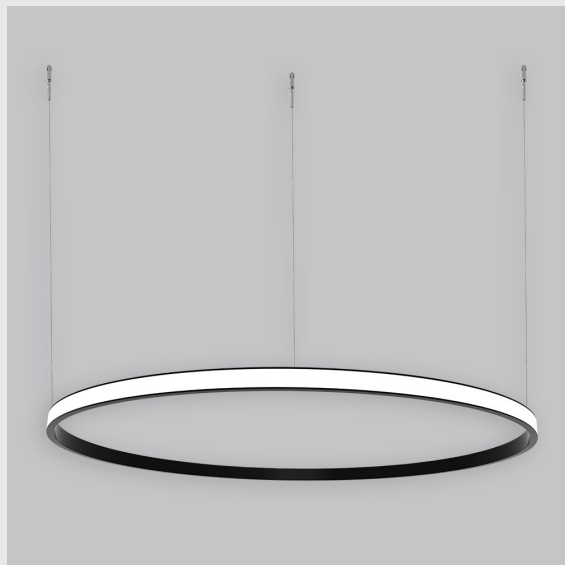

## Variant 4 - 7006-2.4.1.2.1.1.1.1.7.1.0.1.1.3

### Available Filters

1. Control = ON-OFF  
(FLICKER FREE)
2. CRI = >80
3. Lumen Type = High
4. CCT (Colour  
Temperature) = 6500K
5. Mounting Type =  
Pendant
6. Material Colour = Black
7. Dimension = NA
8. Distribution = Direct
9. Optics = PMMA Diffuser
10. Reflector = NA
11. Life of LED = L70  
@50,000h
12. Beam Angle = 90° -  
110°
13. Watt = 21W - 30W
14. SDCM = SDCM = < 3

Unik Outer Lit Ring has :

- Outer lit ring with 20mm height
- Luminaire housing of aluminium
- Surface powder coated
- LED PCB mounted
- Bottom opening for easy maintenance
- Pendant with cable suspension
- Quick mounting system
- M6 bolt for M6 fastener
- Creates a beautiful scenery of lighting
- Uniform illumination
- Energy-efficient LED with color rendering