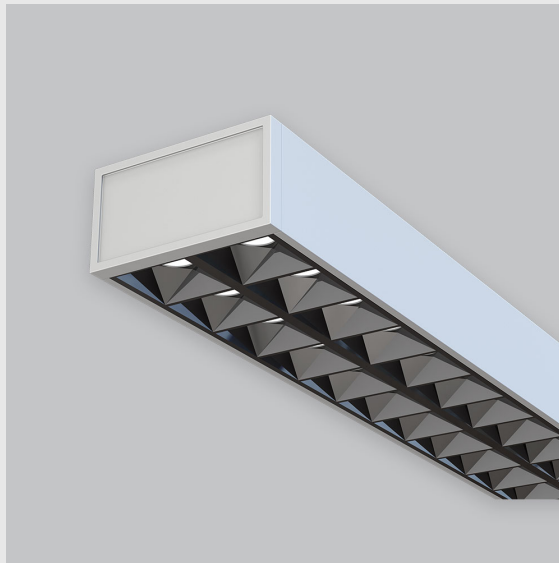

Variant 4 - 9001-1-2.4.1.2.2.3.0.1.70.0.1.1.4

Available Filters

1. Control = ON-OFF
(FLICKER FREE)
2. CRI = >80
3. Lumen Type = High
4. CCT (Colour
Temperature) = 6500K
5. Mounting Type =
Surface
6. Material Colour = Grey
7. Distribution = Direct
8. Dimension = 301mm-
600mm
9. Optics = NA
10. Reflector = NA
11. Life of LED = L70
@50,000h
12. Beam Angle = 90° -
110°
13. Watt = 31W - 40W
14. SDCM = SDCM = < 3

Leno F fixture has :

- Luminaire housing of aluminium
- Surface powder coat
- SMD (Surface Mount Device) LED technology
- Free standing luminaires
- Minimalistic design
- Numerous combinations of lamp head designs for a variety of desks