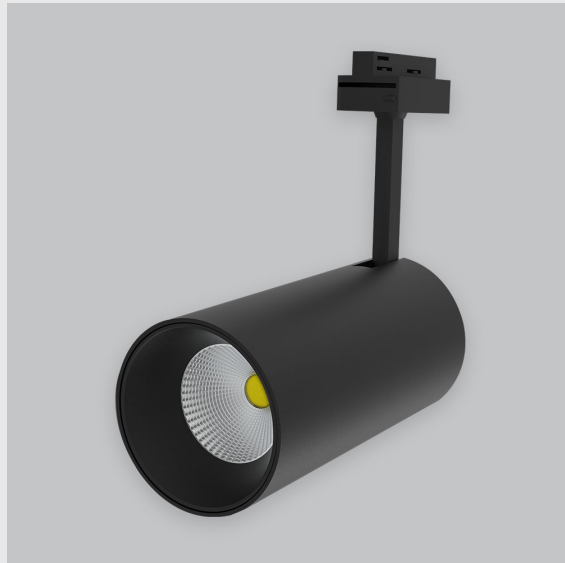

Variant 4 - 4001-2.4.1.2.0.1.0.1.1.4.0.1.1.2

Available Filters

1. Control = ON-OFF
(FLICKER FREE)
2. CRI = >80
3. Lumen Type = High
4. CCT (Colour
Temperature) = 6500K
5. Beam Angle = 0° - 15°
6. Material Colour = Black
7. Distribution = Direct
8. Dimension = 301mm-
600mm
9. Mounting Type = NA
10. Reflector = NA
11. Life of LED = L70
@50,000h
12. Watt = 11W - 20W
13. SDCM = SDCM = < 3
14. Optics = Lens

Phoenix Track Light has :

- Luminaire housing of die cast-aluminum
- Round recessed spotlight
- Surface powder coated
- COB (Chip on Board) technology
- Zero multiple shadows
- LED with effective colour rendering
- Overflowing colours with soft light and shadow
- Interpretation of the real environment light and colours
- Perfect longitudinal glare reduction
- Uniform light distribution
- No lateral spill for superior wall wash applications
- High colour rendering