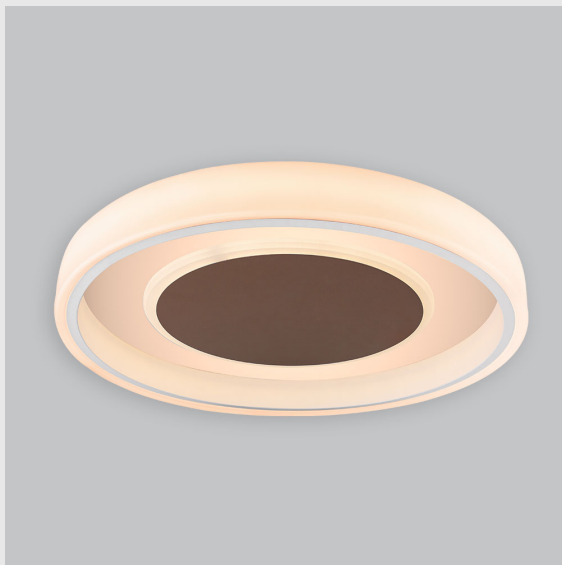

Variant 4 - 7021-2.4.1.2.1.1.1.1.70.0.1.1.3

Available Filters

1. Control = ON-OFF
(FLICKER FREE)
2. CRI = >80
3. Lumen Type = High
4. CCT (Colour
Temperature) = 6500K
5. Mounting Type =
Pendant
6. Material Colour = Black
7. Dimension = NA
8. Distribution = Direct
9. Optics = NA
10. Reflector = NA
11. Life of LED = L70
@50,000h
12. Beam Angle = 90° -
110°
13. Watt = 21W - 30W
14. SDCM = SDCM = < 3

Fire Fox Ring fixture has :

- Concentric circles molded in acrylic
- Topped with aluminium details
- Multiple sizes available
- Luminaire housing of aluminium + acrylic
- For home decoration & professional environments
- Surface powder coat and LED PCB mounted
- Bottom opening for easy maintenance
- Pendant with cable suspension with quick mounting system
- M6 bolt for M6 fastener
- High performance Acrylic
- Uniform illumination
- Energy-efficient LED with color rendering