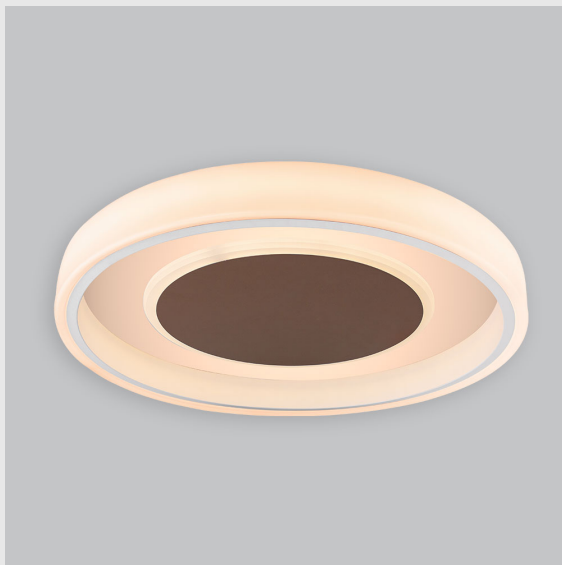

## Variant 4 - 7021-2.4.1.2.1.1.1.1.70.0.1.1.3

### Available Filters

1. Control = ON-OFF  
(FLICKER FREE)
2. CRI = >80
3. Lumen Type = High
4. CCT (Colour  
Temperature) = 6500K
5. Mounting Type =  
Pendant
6. Material Colour = Black
7. Dimension = NA
8. Distribution = Direct
9. Optics = NA
10. Reflector = NA
11. Life of LED = L70  
@50,000h
12. Beam Angle = 90° -  
110°
13. Watt = 21W - 30W
14. SDCM = SDCM = < 3

Fire Fox Ring fixture has :

- Concentric circles molded in acrylic
- Topped with aluminium details
- Multiple sizes available
- Luminaire housing of aluminium + acrylic
- For home decoration & professional environments
- Surface powder coat and LED PCB mounted
- Bottom opening for easy maintenance
- Pendant with cable suspension with quick mounting system
- M6 bolt for M6 fastener
- High performance Acrylic
- Uniform illumination
- Energy-efficient LED with color rendering