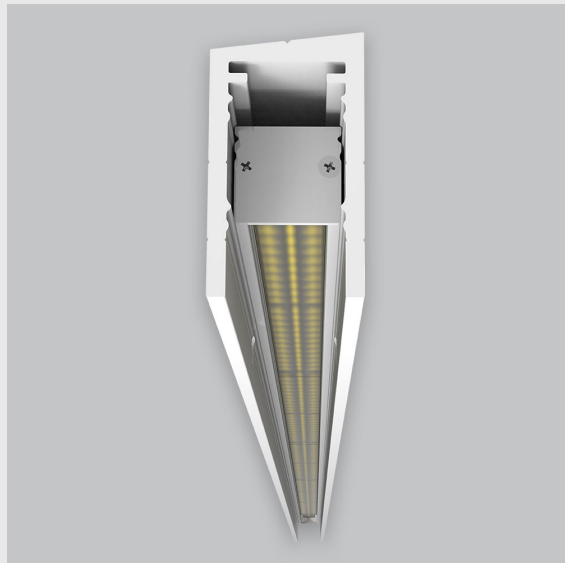

## Variant 4 - 5002-2.4.1.2.2.1.4.1.1.4.0.1.1.1

### Available Filters

1. Control = ON-OFF  
(FLICKER FREE)
2. CRI = >80
3. Lumen Type = High
4. CCT (Colour  
Temperature) = 6500K
5. Beam Angle = 0° - 15°
6. Mounting Type =  
Surface
7. Material Colour = Black
8. Dimension = 1201mm -  
2400mm
9. Distribution = Direct
10. Reflector = NA
11. Life of LED = L70  
@50,000h
12. Watt = 1W - 10W
13. SDCM = SDCM = < 3
14. Optics = Lens

P2 Vertical Wall Grazer has :

- Luminaire housing made of extruded aluminium
- Grazes walls
- Accentuates surface textures better
- Reduces hotspots and dead zones
- Custom engineered
- Precision optics provide a narrow 10° beam
- Accommodates a wide range of wall heights
- Perfect longitudinal glare reduction
- Uniform illumination
- Energy efficient LED with effective colour rendering