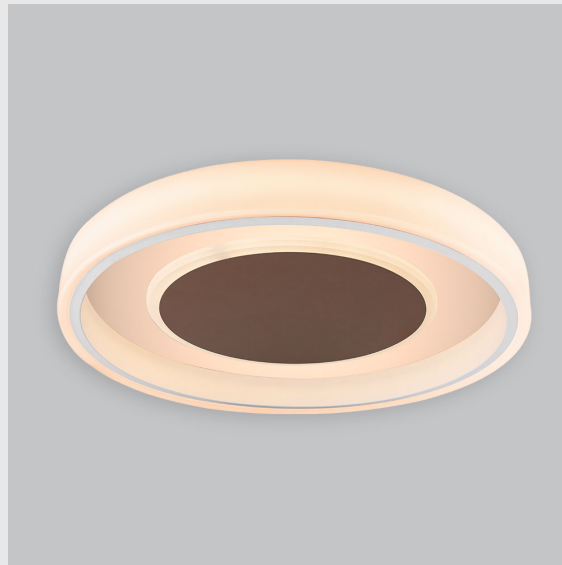

Variant 4 - 7021-2.4.1.2.1.1.1.1.70.0.1.1.3

Available Filters

1. Control = ON-OFF
(FLICKER FREE)
2. CRI = >80
3. Lumen Type = High
4. CCT (Colour
Temperature) = 6500K
5. Mounting Type =
Pendant
6. Material Colour = Black
7. Dimension = 300mm -
600mm
8. Distribution = Direct
9. Optics = NA
10. Reflector = NA
11. Life of LED = L70
@50,000h
12. Beam Angle = 90° -
110°
13. Watt = 21W - 30W
14. SDCM = SDCM = < 3

Fire Fox Ring fixture has :

- Concentric circles molded in acrylic
- Topped with aluminium details
- Multiple sizes available
- Luminaire housing of aluminium + acrylic
- For home decoration & professional environments
- Surface powder coat and LED PCB mounted
- Bottom opening for easy maintenance
- Pendant with cable suspension with quick mounting system
- M6 bolt for M6 fastener
- High performance Acrylic
- Uniform illumination
- Energy-efficient LED with color rendering