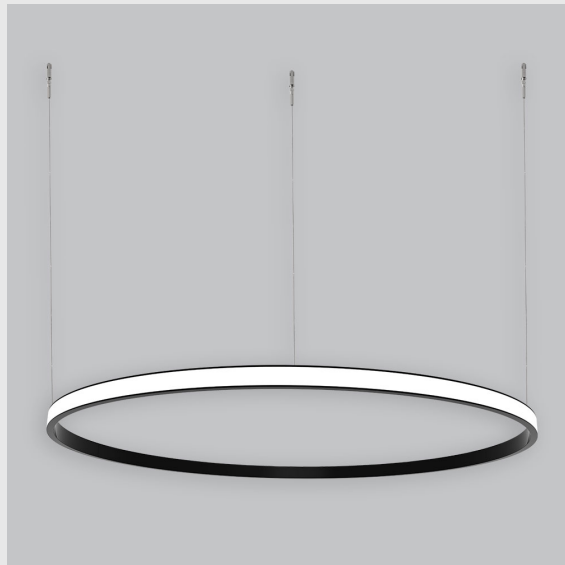

Variant 4 - 7006-2.4.1.2.1.1.1.1.7.1.0.1.1.3

Available Filters

1. Control = ON-OFF
(FLICKER FREE)
2. CRI = >80
3. Lumen Type = High
4. CCT (Colour
Temperature) = 6500K
5. Mounting Type =
Pendant
6. Material Colour = Black
7. Dimension = 300mm -
600mm
8. Distribution = Direct
9. Optics = PMMA Diffuser
10. Reflector = NA
11. Life of LED = L70
@50,000h
12. Beam Angle = 90° -
110°
13. Watt = 21W - 30W
14. SDCM = SDCM = < 3

Unik Outer Lit Ring has :

- Outer lit ring with 20mm height
- Luminaire housing of aluminium
- Surface powder coated
- LED PCB mounted
- Bottom opening for easy maintenance
- Pendant with cable suspension
- Quick mounting system
- M6 bolt for M6 fastener
- Creates a beautiful scenery of lighting
- Uniform illumination
- Energy-efficient LED with color rendering