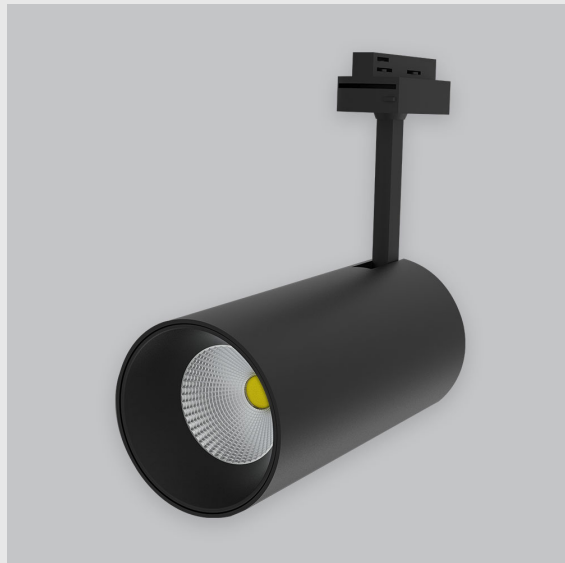

## Variant 4 - 4001-2.4.1.2.0.1.0.1.1.4.0.1.1.4

### Available Filters

1. Control = ON-OFF  
(FLICKER FREE)
2. CRI = >80
3. Lumen Type = High
4. CCT (Colour  
Temperature) = 6500K
5. Beam Angle = 0° - 15°
6. Material Colour = Black
7. Distribution = Direct
8. Dimension = NA
9. Mounting Type = NA
10. Reflector = NA
11. Life of LED = L70  
@50,000h
12. Watt = 31W - 40W
13. SDCM = SDCM = < 3
14. Optics = Lens

Phoenix Track Light has :

- Luminaire housing of die cast-aluminum
- Round recessed spotlight
- Surface powder coated
- COB (Chip on Board) technology
- Zero multiple shadows
- LED with effective colour rendering
- Overflowing colours with soft light and shadow
- Interpretation of the real environment light and colours
- Perfect longitudinal glare reduction
- Uniform light distribution