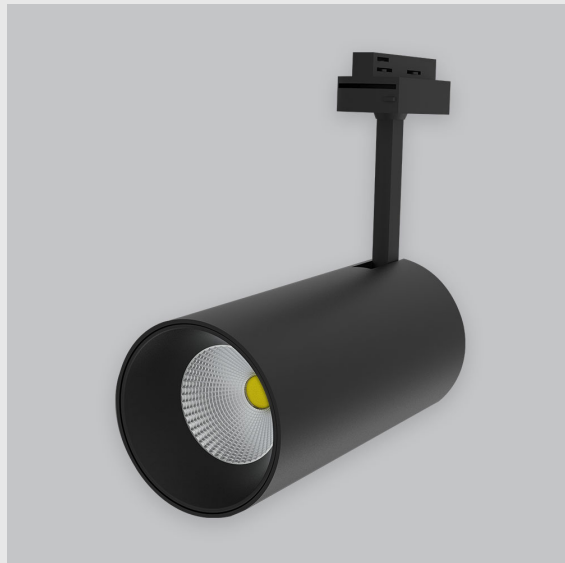

## Variant 4 - 4001-2.4.1.2.0.1.0.1.1.4.0.1.1.2

### Available Filters

1. Control = ON-OFF  
(FLICKER FREE)
2. CRI = >80
3. Lumen Type = High
4. CCT (Colour  
Temperature) = 6500K
5. Beam Angle = 0° - 15°
6. Material Colour = Black
7. Distribution = Direct
8. Dimension = NA
9. Mounting Type = NA
10. Reflector = NA
11. Life of LED = L70  
@50,000h
12. Watt = 11W - 20W
13. SDCM = SDCM = < 3
14. Optics = Lens

Phoenix Track Light has :

- Luminaire housing of die cast-aluminum
- Round recessed spotlight
- Surface powder coated
- COB (Chip on Board) technology
- Zero multiple shadows
- LED with effective colour rendering
- Overflowing colours with soft light and shadow
- Interpretation of the real environment light and colours
- Perfect longitudinal glare reduction
- Uniform light distribution
- No lateral spill for superior wall wash applications
- High colour rendering