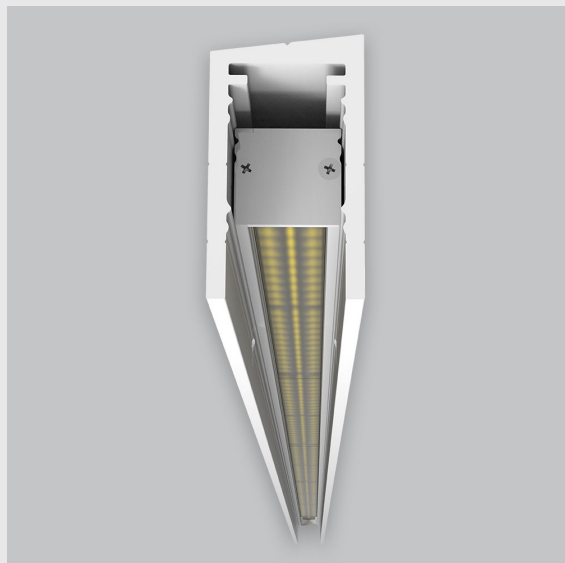

Variant 4 - 5002-2.4.1.2.2.1.4.1.1.4.0.1.1.1

Available Filters

1. Control = ON-OFF
(FLICKER FREE)
2. CRI = >80
3. Lumen Type = High
4. CCT (Colour
Temperature) = 6500K
5. Beam Angle = 0° - 15°
6. Mounting Type =
Surface
7. Material Colour = Black
8. Dimension = 1201mm -
2400mm
9. Distribution = Direct
10. Reflector = NA
11. Life of LED = L70
@50,000h
12. Watt = 1W - 10W
13. SDCM = SDCM = < 3
14. Optics = Lens

P2 Vertical Wall Grazer has :

- Luminaire housing made of extruded aluminium
- Grazes walls
- Accentuates surface textures better
- Reduces hotspots and dead zones
- Custom engineered
- Precision optics provide a narrow 10° beam
- Accommodates a wide range of wall heights
- Perfect longitudinal glare reduction
- Uniform illumination
- Energy efficient LED with effective colour rendering