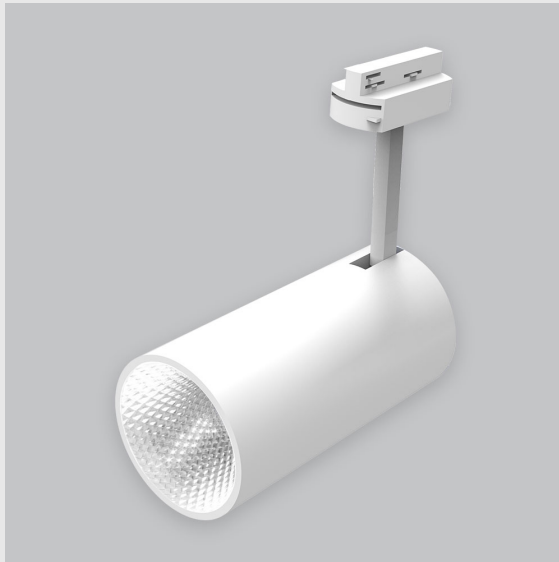

Variant 4 - 4001-2.4.3.4.0.3.0.1.50.0.1.1.4

Available Filters

1. CRI = >95
2. Control = DALI-2 DT8
3. Lumen Type = High
4. CCT (Colour Temperature) = 6500K
5. Material Colour = Grey
6. Distribution = Direct
7. Dimension = NA
8. Mounting Type = NA
9. Optics = NA
10. Reflector = NA
11. Life of LED = L70 @50,000h
12. Beam Angle = 45° - 60°
13. Watt = 31W - 40W
14. SDCM = SDCM = < 3

Phoenix Track Light has :

- Luminaire housing of die cast-aluminum
- Round recessed spotlight
- Surface powder coat
- COB (Chip on Board) technology
- Zero multiple shadows
- LED with effective colour rendering
- Overflowing colours with soft light and shadow
- Interpretation of the real environment light and colours
- Perfect longitudinal glare reduction
- Uniform light distribution
- No lateral spill for superior wall wash applications
- High colour rendering