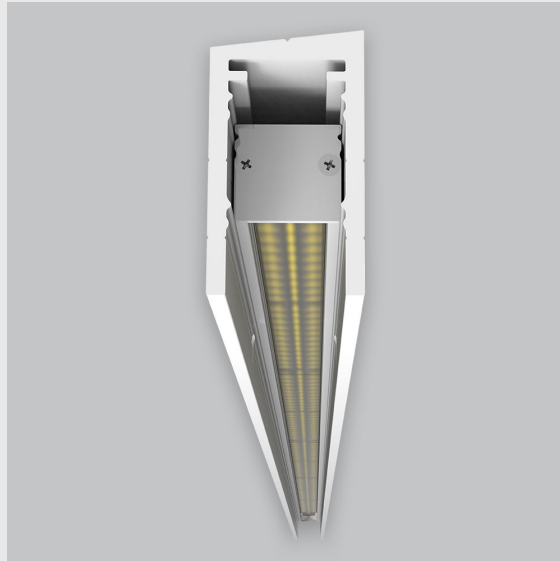

## Variant 3

**Article number- - 5002-  
2.3.1.2.2.1.4.1.1.4.0.1.1.1**

### Specifications

1. Control = ON-OFF (FLICKER FREE)
2. CRI = >80
3. Lumen Type = High
4. CCT (Colour Temperature) = 5700K
5. Beam Angle = 0° - 15°
6. Mounting Type = Surface
7. Material Colour = Black
8. Dimension = 1201mm - 2400mm
9. Distribution = Direct
10. Reflector = NA
11. Life of LED = L70 @50,000h
12. Watt = 1W - 10W
13. SDCM = SDCM = < 3
14. Optics = Lens

P2 Vertical Wall Grazer has :

- Luminaire housing made of extruded aluminium
- Grazes walls
- Accentuates surface textures better
- Reduces hotspots and dead zones
- Custom engineered
- Precision optics provide a narrow 10° beam
- Accommodates a wide range of wall heights
- Perfect longitudinal glare reduction
- Uniform illumination
- Energy efficient LED with effective colour rendering