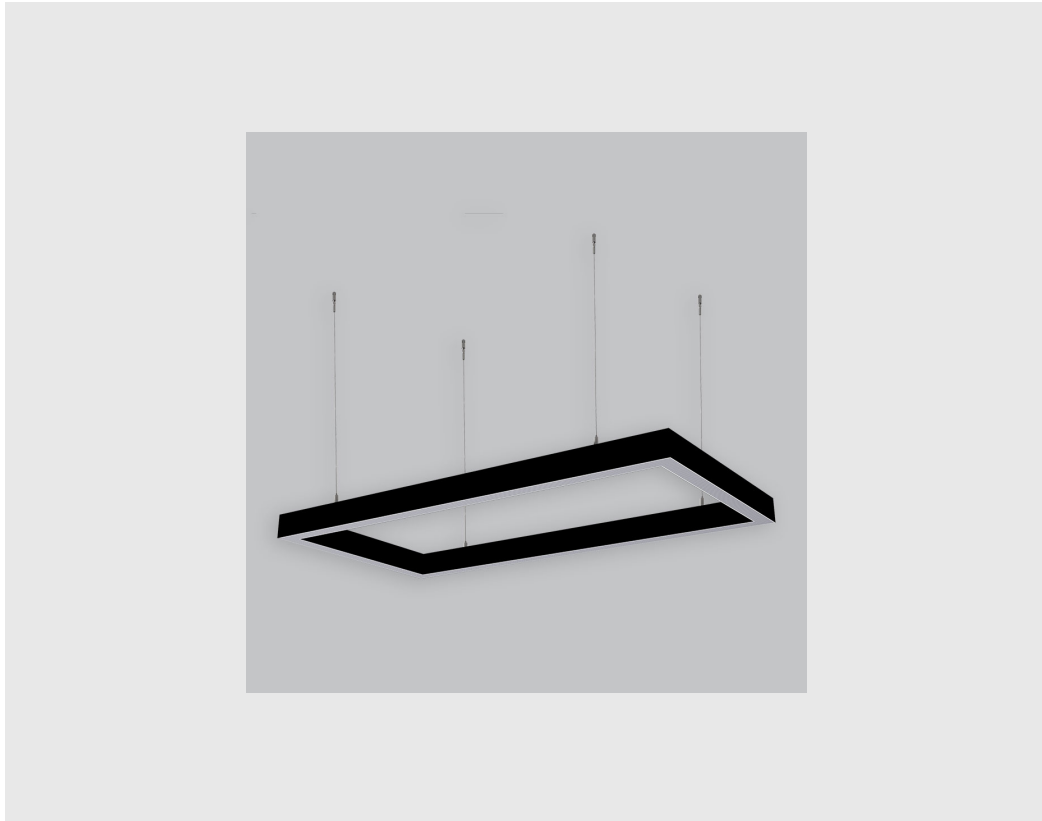

Image not found or type unknown

Variant 3

**Article number- - 70112-1-
2.3.1.2.1.1.3.1.7.0.2.1.1.8**

Specifications

1. Control = ON-OFF (FLICKER FREE)
2. CRI = >80
3. Lumen Type = High
4. CCT (Colour Temperature) = 5700K
5. Mounting Type = Pendant
6. Material Colour = Black
7. Dimension = 901mm - 1200mm
8. Distribution = Direct
9. Optics = Micro Prismatic Diffuser
10. Beam Angle = NA
11. Life of LED = L70 @50,000h
12. Beam Angle = 90° - 110°
13. Watt = 71W - 100W
14. SDCM = SDCM = < 3

Viraj 45 Rectangle has :

- Rectangle ring with uniform illumination
- Surface powder coated
- Luminaire housing of aluminium
- LED PCB mounted
- Bottom opening for easy maintenance
- Pendant with cable suspension
- Quick mounting system
- M6 bolt for M6 fastener
- High performance Micro Prismatic Diffuser
- Energy-efficient LED with color rendering