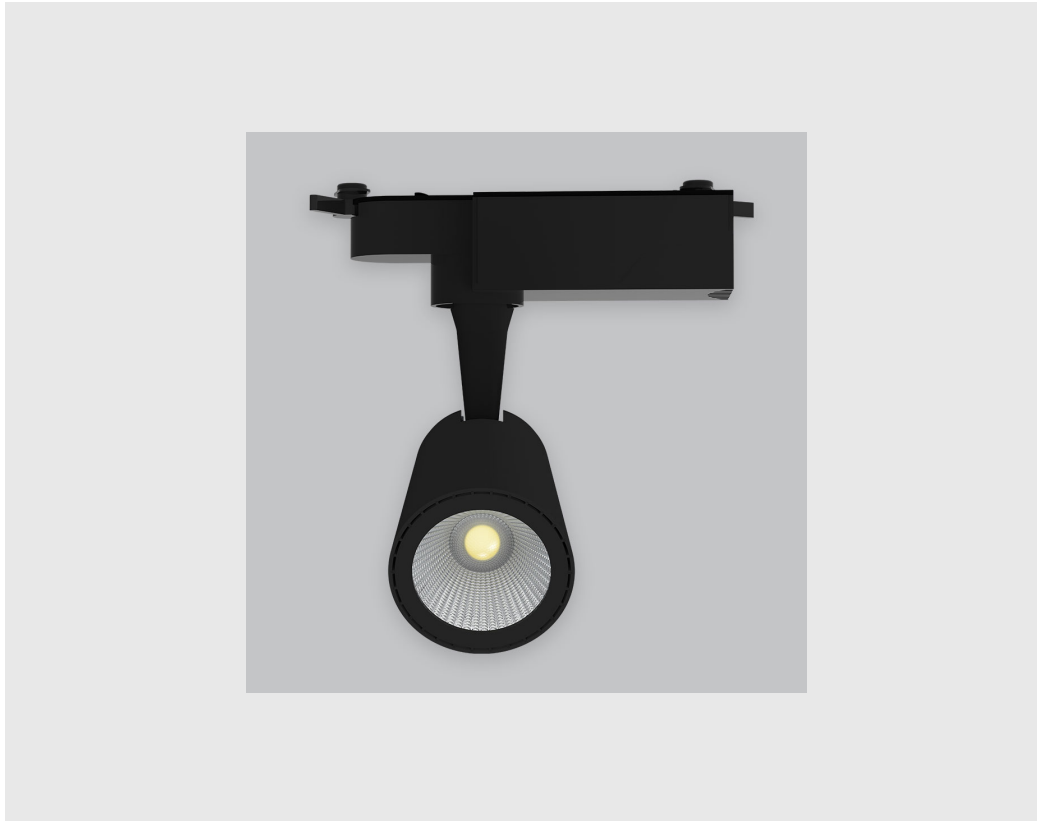

Image not found or type unknown

Variant 3

**Article number- - 4003-
2.3.1.2.4.1.7.1.1.6.0.1.1.2**

Specifications

1. Control = ON-OFF (FLICKER FREE)
2. CRI = >80
3. Lumen Type = High
4. CCT (Colour Temperature) = 5700K
5. Beam Angle = 0° - 15°
6. Material Colour = Black
7. Distribution = Direct
8. Reflector = NA
9. Life of LED = L70 @50,000h
10. Watt = 11W - 20W
11. SDCM = SDCM = < 3
12. Mounting Type = Track Mounted
13. Dimension = 50mm-100mm
14. Optics = Lens & Reflector

Astro Track Light has :

- Luminaire housing of die cast-aluminium
- Premium powder coat
- Highly durable and in white finish
- Adjustable lighting
- 90° inclination on the horizontal plane
- 355° rotation around the vertical axis
- Angle can be directed as required
- For specific areas or to accentuate a feature
- Zero multiple shadows
- LED with effective colour rendering
- Overflowing colours with soft light and shadow
- Interpretation of the real environment light and colours
- High colour rendering