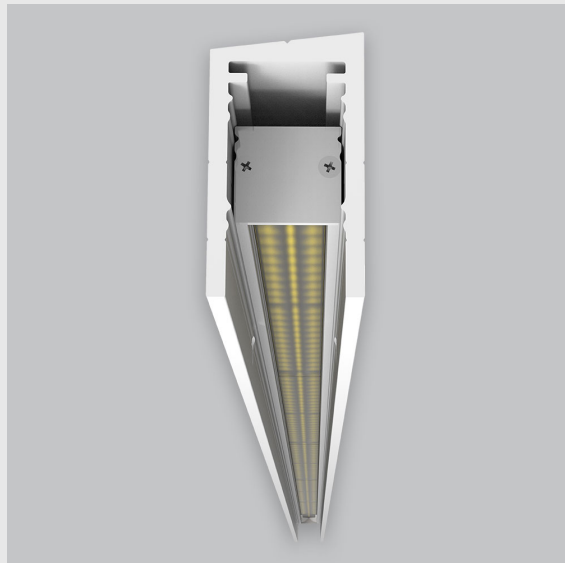

Variant 3 - 5002-2.3.1.2.2.1.4.1.1.4.0.1.1.1

Available Filters

1. Control = ON-OFF
(FLICKER FREE)
2. CRI = >80
3. Lumen Type = High
4. CCT (Colour
Temperature) = 5700K
5. Beam Angle = 0° - 15°
6. Mounting Type =
Surface
7. Material Colour = Black
8. Dimension = 1201mm -
2400mm
9. Distribution = Direct
10. Reflector = NA
11. Life of LED = L70
@50,000h
12. Watt = 1W - 10W
13. SDCM = SDCM = < 3
14. Optics = Lens

P2 Vertical Wall Grazer has :

- Luminaire housing made of extruded aluminium
- Grazes walls
- Accentuates surface textures better
- Reduces hotspots and dead zones
- Custom engineered
- Precision optics provide a narrow 10° beam
- Accommodates a wide range of wall heights
- Perfect longitudinal glare reduction
- Uniform illumination
- Energy efficient LED with effective colour rendering