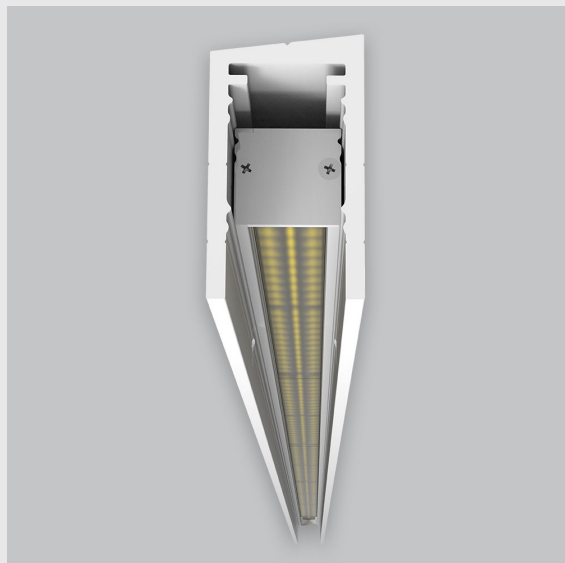

## Variant 3 - 5002-2.3.1.2.2.1.4.1.1.4.0.1.1.1

### Available Filters

1. Control = ON-OFF  
(FLICKER FREE)
2. CRI = >80
3. Lumen Type = High
4. CCT (Colour  
Temperature) = 5700K
5. Beam Angle = 0° - 15°
6. Mounting Type =  
Surface
7. Material Colour = Black
8. Dimension = 1201mm -  
2400mm
9. Distribution = Direct
10. Reflector = NA
11. Life of LED = L70  
@50,000h
12. Watt = 1W - 10W
13. SDCM = SDCM = < 3
14. Optics = Lens

P2 Vertical Wall Grazer has :

- Luminaire housing made of extruded aluminium
- Grazes walls
- Accentuates surface textures better
- Reduces hotspots and dead zones
- Custom engineered
- Precision optics provide a narrow 10° beam
- Accommodates a wide range of wall heights
- Perfect longitudinal glare reduction
- Uniform illumination
- Energy efficient LED with effective colour rendering