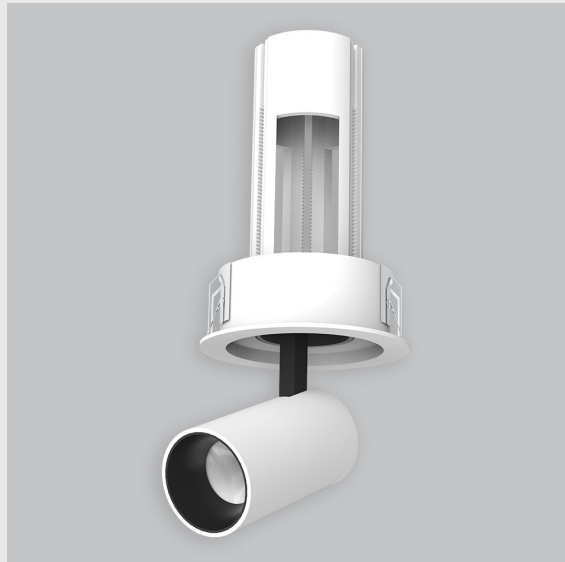

Variant 3 - 4024-2.3.1.2.3.0.1.1.1.6.0.1.1.1

Available Filters

1. Control = ON-OFF
(FLICKER FREE)
2. CRI = >80
3. Lumen Type = High
4. CCT (Colour
Temperature) = 5700K
5. Beam Angle = 0° - 15°
6. Mounting Type =
Recessed
7. Dimension = NA
8. Distribution = Direct
9. Material Colour = NA
10. Reflector = NA
11. Life of LED = L70
@50,000h
12. Watt = 1W - 10W
13. SDCM = SDCM = < 3
14. Optics = Lens &
Reflector

Lina Adjustable has :

- Luminaire housing of die-cast- aluminium
- Round recessed adjustable spotlight with effortless installation
- Surface powder coated
- COB (Chip on Board) technology
- Technology for maximum efficiency
- Adjustable fixtures for giving direction as required
- For specific areas or to accentuate a feature
- Zero multiple shadows
- LED with effective colour rendering
- Overflowing colours with soft light and shadow
- Interpretation of the real environment light and colours
- High colour rendering