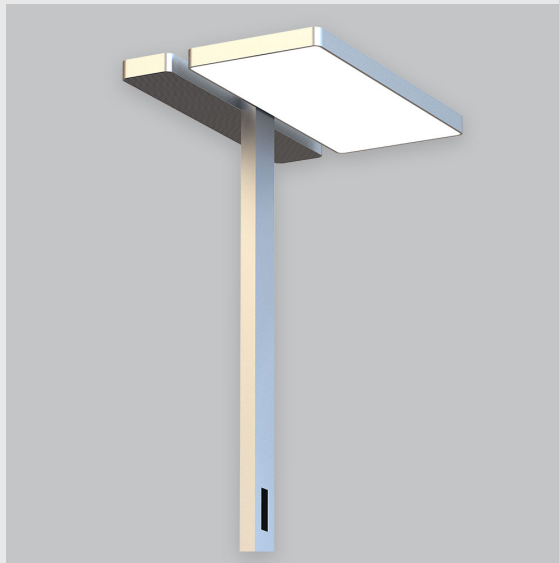

## Variant 3 - 9002-1-2.3.1.2.2.3.0.1.70.0.1.1.7

### Available Filters

1. Control = ON-OFF  
(FLICKER FREE)
2. CRI = >80
3. Lumen Type = High
4. CCT (Colour  
Temperature) = 5700K
5. Mounting Type =  
Surface
6. Material Colour = Grey
7. Distribution = Direct
8. Dimension = 301mm-  
600mm
9. Optics = NA
10. Reflector = NA
11. Life of LED = L70  
@50,000h
12. Beam Angle = 90° -  
110°
13. Watt = 61W - 70W
14. SDCM = SDCM = < 3

Tipo fixture has :

- Luminaire housing of aluminium
- Surface powder coat
- SMD (Surface Mount Device) LED technology
- Free standing luminaires
- Minimalistic design
- Numerous combinations of lamp head designs for a variety of desks