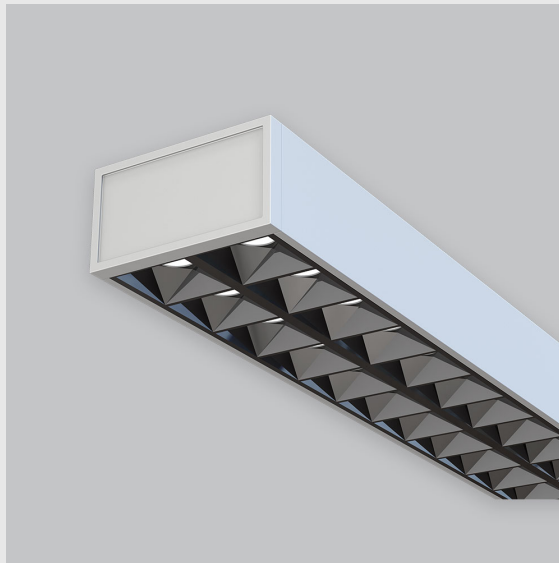

Variant 3 - 9001-1-2.3.1.2.2.3.0.1.70.0.1.1.4

Available Filters

1. Control = ON-OFF
(FLICKER FREE)
2. CRI = >80
3. Lumen Type = High
4. CCT (Colour
Temperature) = 5700K
5. Mounting Type =
Surface
6. Material Colour = Grey
7. Distribution = Direct
8. Dimension = 301mm-
600mm
9. Optics = NA
10. Reflector = NA
11. Life of LED = L70
@50,000h
12. Beam Angle = 90° -
110°
13. Watt = 31W - 40W
14. SDCM = SDCM = < 3

Leno F fixture has :

- Luminaire housing of aluminium
- Surface powder coat
- SMD (Surface Mount Device) LED technology
- Free standing luminaires
- Minimalistic design
- Numerous combinations of lamp head designs for a variety of desks