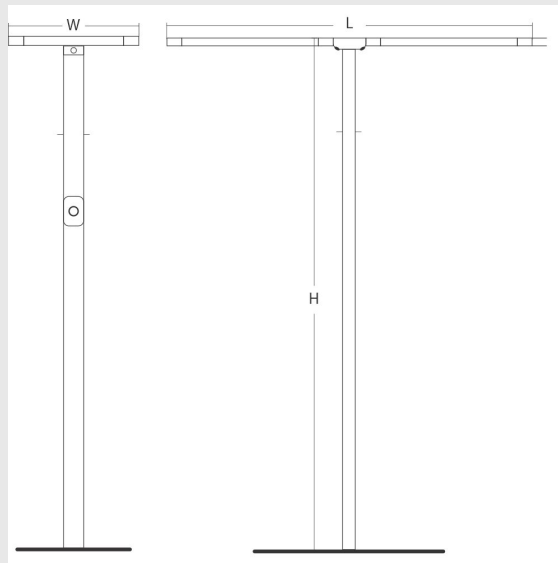

### Available Filters

1. Control = ON-OFF  
(FLICKER FREE)
2. CRI = >80
3. Lumen Type = High
4. CCT (Colour  
Temperature) = 5700K
5. Mounting Type =  
Surface
6. Material Colour = Grey
7. Distribution = Direct
8. Dimension = 301mm-  
600mm
9. Optics = NA
10. Reflector = NA
11. Life of LED = L70  
@50,000h
12. Beam Angle = 90° -  
110°
13. Watt = 21W - 30W
14. SDCM = SDCM = < 3