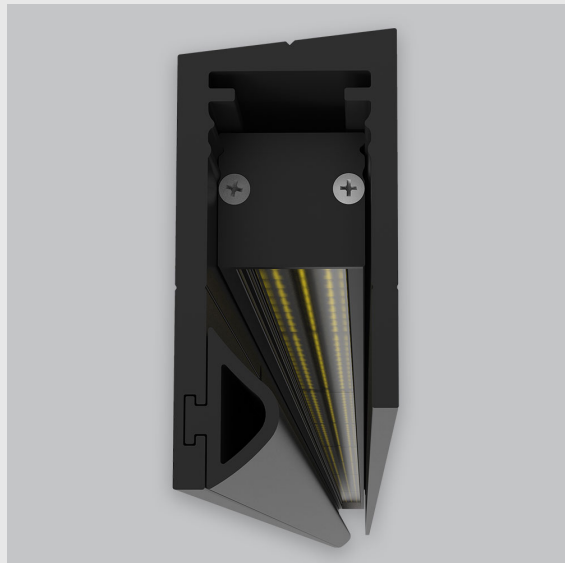

Variant 3 - 5003-2.3.1.2.2.1.4.1.1.4.0.1.1.1

Available Filters

1. Control = ON-OFF
(FLICKER FREE)
2. CRI = >80
3. Lumen Type = High
4. CCT (Colour
Temperature) = 5700K
5. Beam Angle = 0° - 15°
6. Mounting Type =
Surface
7. Material Colour = Black
8. Dimension = 1201mm -
2400mm
9. Distribution = Direct
10. Reflector = NA
11. Life of LED = L70
@50,000h
12. Watt = 1W - 10W
13. SDCM = SDCM = < 3
14. Optics = Lens

P2 Vertical Wall Grazer with Visor has :

- Luminaire housing made of extruded aluminium
- Grazes walls vertically
- Accentuates surface textures better
- Reduces hotspots and dead zones
- Custom engineered
- Precision optics provide a narrow 10° beam
- Accommodates a wide range of wall heights
- Perfect longitudinal glare reduction
- Uniform illumination
- Energy efficient LED with effective colour rendering