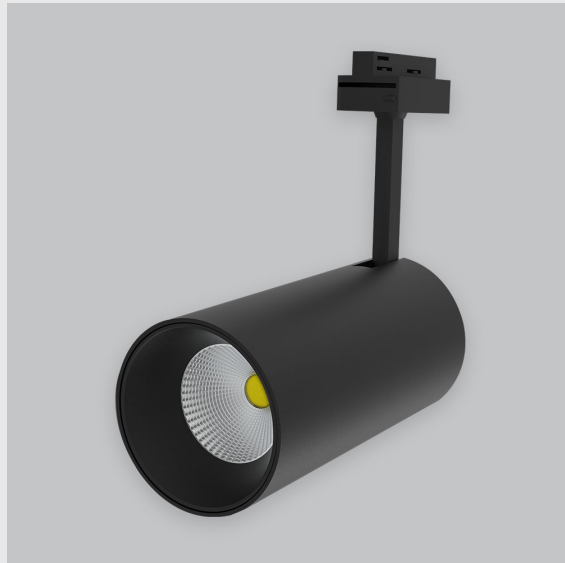

## Variant 3 - 4001-2.3.1.2.0.1.0.1.1.4.0.1.1.4

### Available Filters

1. Control = ON-OFF  
(FLICKER FREE)
2. CRI = >80
3. Lumen Type = High
4. CCT (Colour  
Temperature) = 5700K
5. Beam Angle = 0° - 15°
6. Material Colour = Black
7. Distribution = Direct
8. Dimension = 301mm-  
600mm
9. Mounting Type = NA
10. Reflector = NA
11. Life of LED = L70  
@50,000h
12. Watt = 31W - 40W
13. SDCM = SDCM = < 3
14. Optics = Lens

Phoenix Track Light has :

- Luminaire housing of die cast-aluminum
- Round recessed spotlight
- Surface powder coated
- COB (Chip on Board) technology
- Zero multiple shadows
- LED with effective colour rendering
- Overflowing colours with soft light and shadow
- Interpretation of the real environment light and colours
- Perfect longitudinal glare reduction
- Uniform light distribution