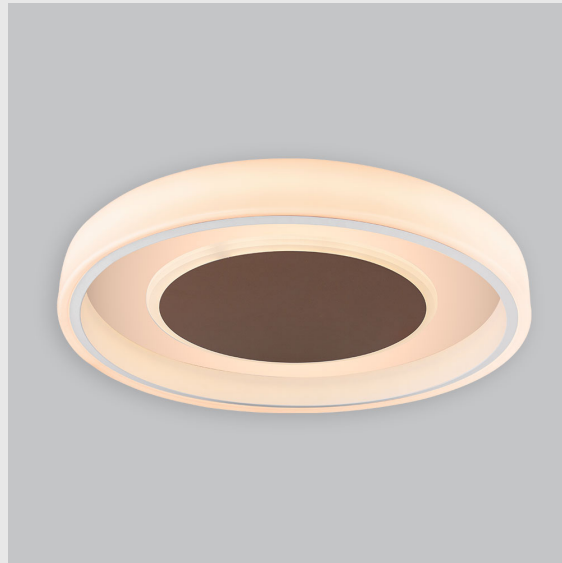

Variant 3 - 7021-2.3.1.2.1.1.1.1.70.0.1.1.3

Available Filters

1. Control = ON-OFF
(FLICKER FREE)
2. CRI = >80
3. Lumen Type = High
4. CCT (Colour
Temperature) = 5700K
5. Mounting Type =
Pendant
6. Material Colour = Black
7. Dimension = NA
8. Distribution = Direct
9. Optics = NA
10. Reflector = NA
11. Life of LED = L70
@50,000h
12. Beam Angle = 90° -
110°
13. Watt = 21W - 30W
14. SDCM = SDCM = < 3

Fire Fox Ring fixture has :

- Concentric circles molded in acrylic
- Topped with aluminium details
- Multiple sizes available
- Luminaire housing of aluminium + acrylic
- For home decoration & professional environments
- Surface powder coat and LED PCB mounted
- Bottom opening for easy maintenance
- Pendant with cable suspension with quick mounting system
- M6 bolt for M6 fastener
- High performance Acrylic
- Uniform illumination
- Energy-efficient LED with color rendering