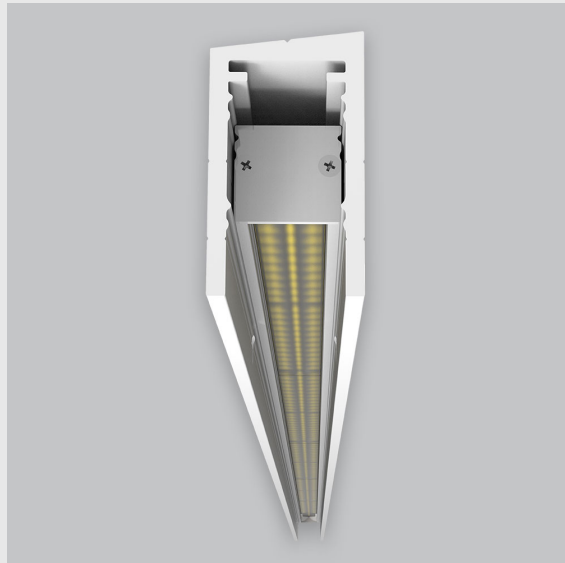

Variant 3 - 5002-2.3.1.2.2.1.4.1.1.4.0.1.1.1

Available Filters

1. Control = ON-OFF
(FLICKER FREE)
2. CRI = >80
3. Lumen Type = High
4. CCT (Colour
Temperature) = 5700K
5. Beam Angle = 0° - 15°
6. Mounting Type =
Surface
7. Material Colour = Black
8. Dimension = 1201mm -
2400mm
9. Distribution = Direct
10. Reflector = NA
11. Life of LED = L70
@50,000h
12. Watt = 1W - 10W
13. SDCM = SDCM = < 3
14. Optics = Lens

P2 Vertical Wall Grazer has :

- Luminaire housing made of extruded aluminium
- Grazes walls
- Accentuates surface textures better
- Reduces hotspots and dead zones
- Custom engineered
- Precision optics provide a narrow 10° beam
- Accommodates a wide range of wall heights
- Perfect longitudinal glare reduction
- Uniform illumination
- Energy efficient LED with effective colour rendering