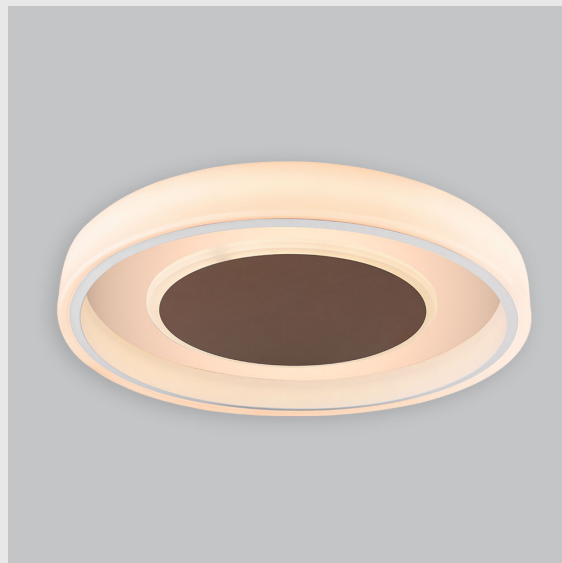

Variant 3 - 7021-2.3.1.2.1.1.1.1.70.0.1.1.3

Available Filters

1. Control = ON-OFF
(FLICKER FREE)
2. CRI = >80
3. Lumen Type = High
4. CCT (Colour
Temperature) = 5700K
5. Mounting Type =
Pendant
6. Material Colour = Black
7. Dimension = NA
8. Distribution = Direct
9. Optics = NA
10. Reflector = NA
11. Life of LED = L70
@50,000h
12. Beam Angle = 90° -
110°
13. Watt = 21W - 30W
14. SDCM = SDCM = < 3

Fire Fox Ring fixture has :

- Concentric circles molded in acrylic
- Topped with aluminium details
- Multiple sizes available
- Luminaire housing of aluminium + acrylic
- For home decoration & professional environments
- Surface powder coat and LED PCB mounted
- Bottom opening for easy maintenance
- Pendant with cable suspension with quick mounting system
- M6 bolt for M6 fastener
- High performance Acrylic
- Uniform illumination
- Energy-efficient LED with color rendering