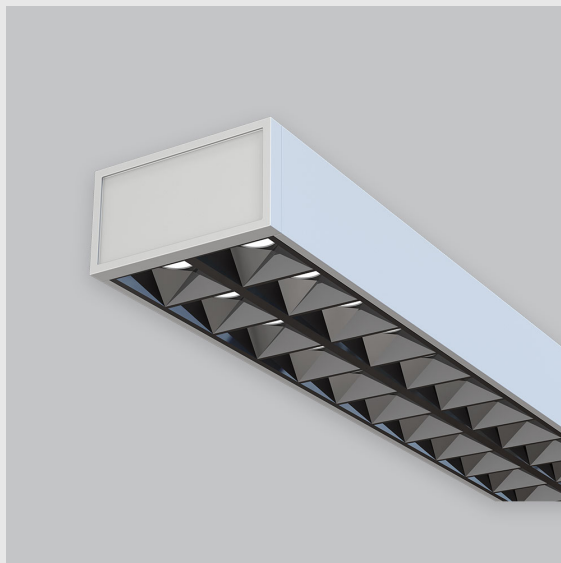

## Variant 3 - 9001-1-2.3.1.2.2.3.0.1.70.0.1.1.4

### Available Filters

1. Control = ON-OFF  
(FLICKER FREE)
2. CRI = >80
3. Lumen Type = High
4. CCT (Colour  
Temperature) = 5700K
5. Mounting Type =  
Surface
6. Material Colour = Grey
7. Distribution = Direct
8. Dimension = NA
9. Optics = NA
10. Reflector = NA
11. Life of LED = L70  
@50,000h
12. Beam Angle = 90° -  
110°
13. Watt = 31W - 40W
14. SDCM = SDCM = < 3

Leno F fixture has :

- Luminaire housing of aluminium
- Surface powder coat
- SMD (Surface Mount Device) LED technology
- Free standing luminaires
- Minimalistic design
- Numerous combinations of lamp head designs for a variety of desks